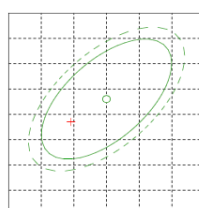

## Dimensions

## Technical Data Test

### 120D-3000K

GO1900L GONIOPHOTOMETER Test Report

Average Illuminance Figure

Light Source Test Report

SDCM : 2.8 SDCM