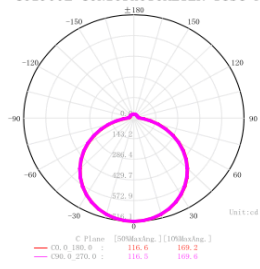

## Dimensions

## Technical Data Test

### 120D-3000K

G01900L GONIOPHOTOMETER Test Report

Average Illuminance Figure

Light Source Test Report

SDCM : 3.2 SDCM

### 120D-4000K

G01900L GONIOPHOTOMETER Test R

e Illuminance Figure

Light Source Test Report

SDCM : 4.7 SDCM