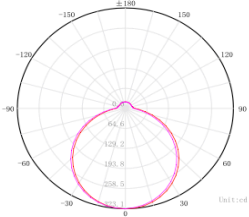

Technical Data Test

120D-3000K

GO1900L GONIOPHOTOMETER Test Report