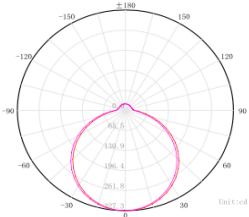

## Specifications

Model	LUCeilCSQ-12W	
Voltage	AC200-240V 50/60Hz	
Power	12W	
LED	SMD LED	
Luminous Flux	3000K	1145 lm
	4000K	1160 lm
	5000K	1110 lm
Efficiency	96 lm/W-99 lm/W-92 lm/W(3K-4K-5K)	
CRI	80+	
Beam Angle	120°	
Dimmable	Yes	
IP Rated	IP54	
Lifespan	>40,000Hrs	
Dimension	250*250*H42mm	
Inner Box	L255*W56*H257mm	
Carton	L58*W26.7*H27.7CM, 10pcs/CTN	
Warranty	3 years	

## Dimensions

### 120D-3000K

GO1900L GONIOPHOTOMETER Test Report

Average Illuminance Figure

Light Source Test Report

SDCM : 1.0 SDCM

### 120D-4000K

GO1900L GONIOPHOTOMETER Test Report

Average Illuminance Figure

Light Source Test Report

SDCM : 2.4 SDCM