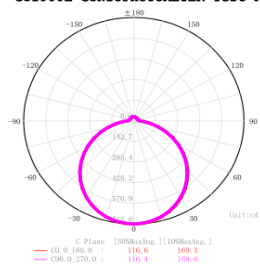

Technical Data Test

120D-3000K

G01900L GONIOPHOTOMETER Test Report