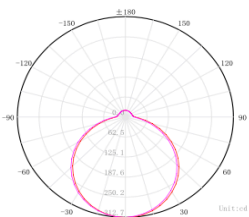

120D-5000K

GO1900L GONIOPHOTOMETER Test Report