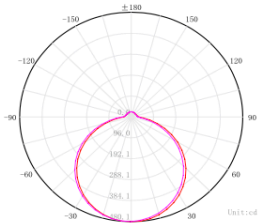

120D-4000K

GO1900L GONIOPHOTOMETER Test Report