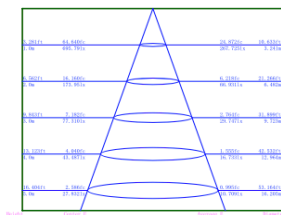

## Dimensions

### 120D-4000K

G01900L GONIOPHOTOMETER Test R

e Illuminance Figure

Light Source Test Report

SDCM : 4.7 SDCM

### 120D-5000K

G01900L GONIOPHOTOMETER Test Report

Average Illuminance Figure

Light Source Test Report

SDCM : 1.8 SDCM

Use the pre-set switch to set color temperature before installation.