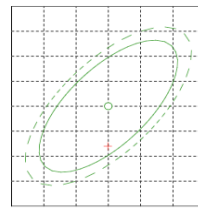

### 120D-4000K

G01900L GONIOPHOTOMETER Test R

e Illuminance Figure

Light Source Test Report

SDCM : 4.7 SDCM