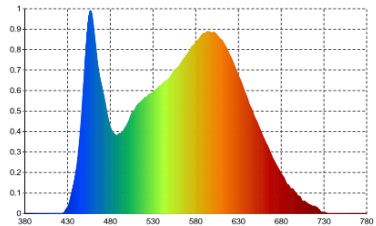

## Specifications

Model	LUCeilCSQ-12W	
Voltage	AC200-240V 50/60Hz	
Power	12W	
LED	SMD LED	
Luminous Flux	3000K	1145 lm
	4000K	1160 lm
	5000K	1110 lm
Efficiency	96 lm/W-99 lm/W-92 lm/W(3K-4K-5K)	
CRI	80+	
Beam Angle	120°	
Dimmable	Yes	
IP Rated	IP54	
Lifespan	>40,000Hrs	
Dimension	250*250*H42mm	
Inner Box	L255*W56*H257mm	
Carton	L58*W26.7*H27.7CM, 10pcs/CTN	
Warranty	3 years	

### 120D-4000K

GO1900L GONIOPHOTOMETER Test Report

Average Illuminance Figure

Light Source Test Report

SDCM : 2.4 SDCM