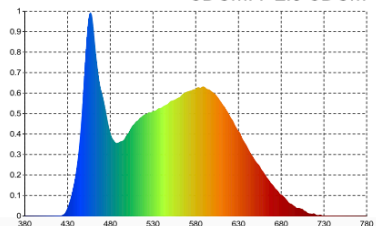

## Specifications

Model	LUCeilCSQ-12W	
Voltage	AC200-240V 50/60Hz	
Power	12W	
LED	SMD LED	
Luminous Flux	3000K	1145 lm
	4000K	1160 lm
	5000K	1110 lm
Efficiency	96 lm/W-99 lm/W-92 lm/W(3K-4K-5K)	
CRI	80+	
Beam Angle	120°	
Dimmable	Yes	
IP Rated	IP54	
Lifespan	>40,000Hrs	
Dimension	250*250*H42mm	
Inner Box	L255*W56*H257mm	
Carton	L58*W26.7*H27.7CM, 10pcs/CTN	
Warranty	3 years	

### 120D-4000K

GO1900L GONIOPHOTOMETER Test Report

Average Illuminance Figure

Light Source Test Report

SDCM : 2.4 SDCM

### 120D-5000K

GO1900L GONIOPHOTOMETER Test Report

Average Illuminance Figure

Light Source Test Report

SDCM : 2.3 SDCM

LUCeilCSQ-12W

## Specifications

Model	LUCeilCSQ-18W	
Voltage	AC200-240V 50/60Hz	
Power	18W	
LED	SMD LED	
Luminous Flux	3000K	1585lm
	4000K	1635lm
	5000K	1595lm
Efficiency	89 lm/W-95 lm/W-90 lm/W(3K-4K-5K)	
CRI	80+	
Beam Angle	120°	
Dimmable	Yes	
IP Rated	IP54	
Lifespan	>40,000Hrs	
Dimension	300*300*H42mm	
Inner Box	L304*W56*H307mm	
Carton	L58.5*W31.7*H32.7CM, 10pcs/CTN	
Warranty	3 years	