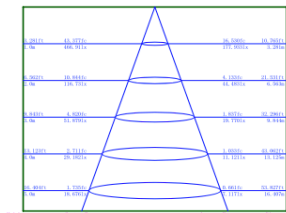

Average Illuminance Figure