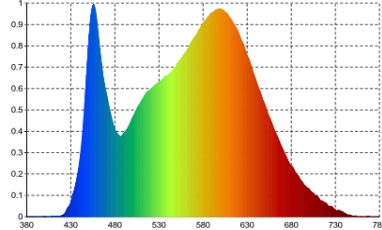

### 120D-4000K

GO1900L GONIOPHOTOMETER Test Report

Average Illuminance Figure

Light Source Test Report

SDCM : 5.0 SDCM