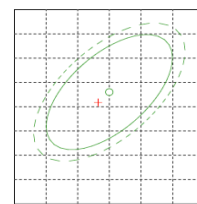

## Dimensions

## Technical Data Test

### 120D-3000K

GO1900L GONIOPHOTOMETER Test Report

Average Illuminance Figure

Light Source Test Report

SDCM : 1.0 SDCM

### 120D-4000K

GO1900L GONIOPHOTOMETER Test Report

Average Illuminance Figure

Light Source Test Report

SDCM : 2.4 SDCM