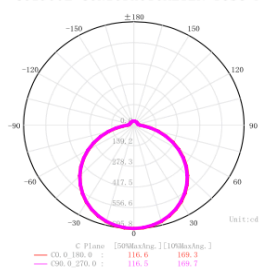

120D-5000K

G01900L GONIOPHOTOMETER Test Report