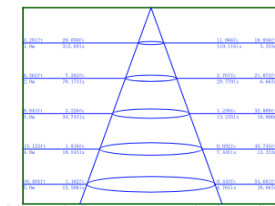

Average Illuminance Figure