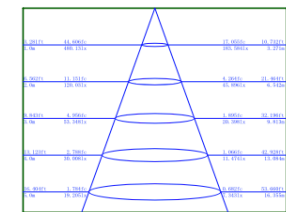

Average Illuminance Figure