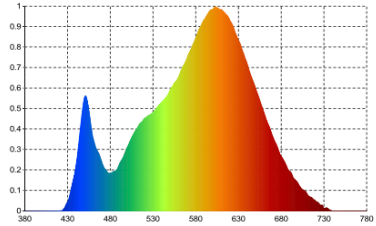

## Specifications

Model	LUCeilCSQ-12W	
Voltage	AC200-240V 50/60Hz	
Power	12W	
LED	SMD LED	
Luminous Flux	3000K	1145 lm
	4000K	1160 lm
	5000K	1110 lm
Efficiency	96 lm/W-99 lm/W-92 lm/W(3K-4K-5K)	
CRI	80+	
Beam Angle	120°	
Dimmable	Yes	
IP Rated	IP54	
Lifespan	>40,000Hrs	
Dimension	250*250*H42mm	
Inner Box	L255*W56*H257mm	
Carton	L58*W26.7*H27.7CM, 10pcs/CTN	
Warranty	3 years	

### 120D-3000K

GO1900L GONIOPHOTOMETER Test Report

Average Illuminance Figure

Light Source Test Report

SDCM : 1.0 SDCM

### 120D-4000K

GO1900L GONIOPHOTOMETER Test Report

Average Illuminance Figure

Light Source Test Report

SDCM : 2.4 SDCM