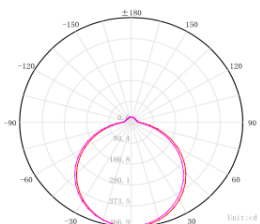

## Dimensions

### 120D-3000K

GO1900L GONIOPHOTOMETER Test Report

Average Illuminance Figure

Light Source Test Report

SDCM : 2.8 SDCM

### 120D-4000K

GO1900L GONIOPHOTOMETER Test Report

Average Illuminance Figure

Light Source Test Report

SDCM : 5.0 SDCM

### 120D-5000K

GO1900L GONIOPHOTOMETER Test Report

Average Illuminance Figure

Light Source Test Report

SDCM : 2.4 SDCM