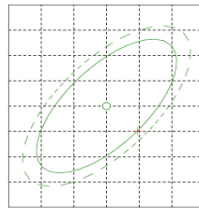

## Dimensions

### 120D-4000K

GO1900L GONIOPHOTOMETER Test Report

Average Illuminance Figure

Light Source Test Report

SDCM : 5.0 SDCM