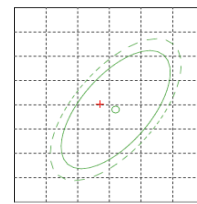

### 120D-5000K

GO1900L GONIOPHOTOMETER Test Report

Average Illuminance Figure

Light Source Test Report

SDCM : 2.3 SDCM

LUCeilCSQ-12W