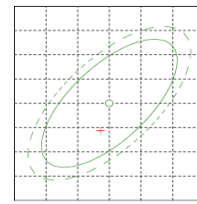

## Dimensions

### 120D-4000K

GO1900L GONIOPHOTOMETER Test Report

Average Illuminance Figure

Light Source Test Report

SDCM : 2.4 SDCM