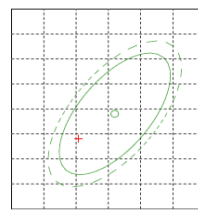

### 120D-5000K

G01900L GONIOPHOTOMETER Test Report

Average Illuminance Figure

Light Source Test Report

SDCM : 1.8 SDCM

Use the pre-set switch to set color temperature before installation.