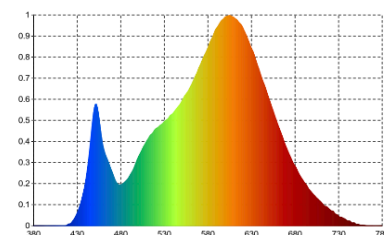

### 120D-3000K

G01900L GONIOPHOTOMETER Test Report

Average Illuminance Figure

Light Source Test Report

SDCM : 3.2 SDCM