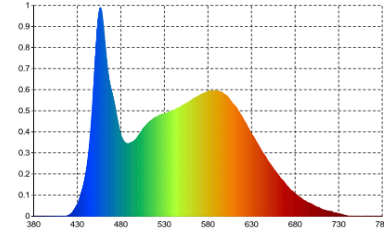

### 120D-5000K

G01900L GONIOPHOTOMETER Test Report

Average Illuminance Figure

Light Source Test Report

SDCM : 1.8 SDCM

Use the pre-set switch to set color temperature before installation.