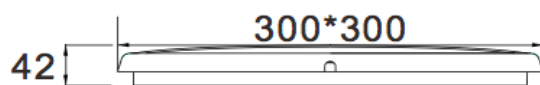

Dimensions