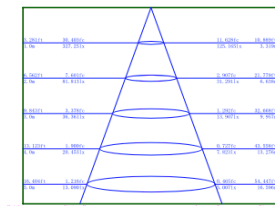

## Dimensions

## Technical Data Test

### 120D-3000K

GO1900L GONIOPHOTOMETER Test Report

Average Illuminance Figure

Light Source Test Report

SDCM : 1.0 SDCM

### 120D-4000K

GO1900L GONIOPHOTOMETER Test Report

Average Illuminance Figure

Light Source Test Report

SDCM : 2.4 SDCM