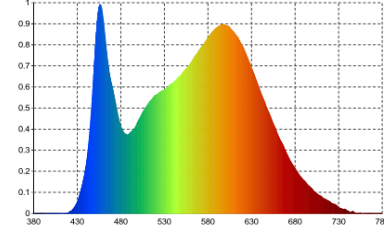

### 120D-4000K

G01900L GONIOPHOTOMETER Test R

e Illuminance Figure

Light Source Test Report

SDCM : 4.7 SDCM