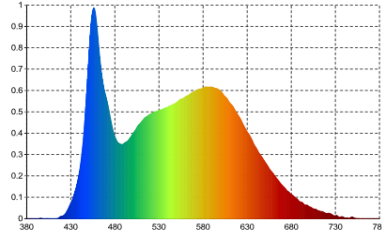

### 120D-5000K

GO1900L GONIOPHOTOMETER Test Report

Average Illuminance Figure

Light Source Test Report

SDCM : 2.4 SDCM