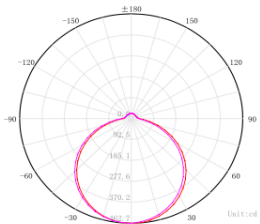

Technical Data Test

120D-3000K

GO1900L GONIOPHOTOMETER Test Report