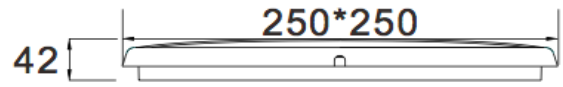

Dimensions