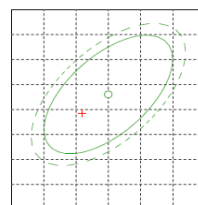

## Dimensions

## Technical Data Test

### 120D-3000K

G01900L GONIOPHOTOMETER Test Report

Average Illuminance Figure

Light Source Test Report

SDCM : 3.2 SDCM