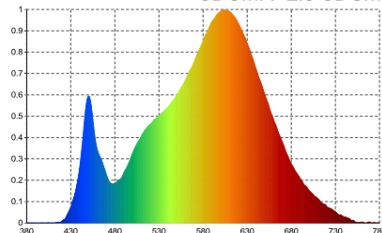

### 120D-3000K

GO1900L GONIOPHOTOMETER Test Report

Average Illuminance Figure

Light Source Test Report

SDCM : 2.8 SDCM