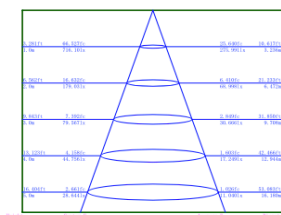

e Illuminance Figure