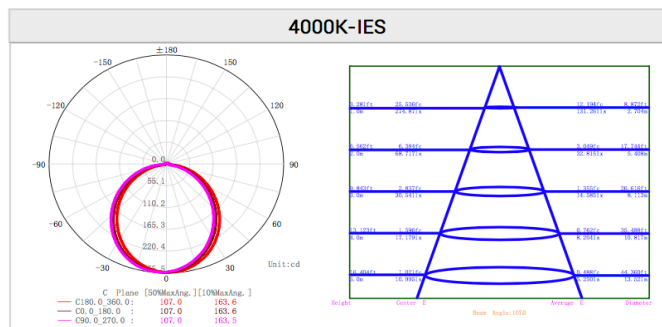

Specifications

Power	8W		
Input Voltage	AC200-240V 50/60Hz		
CCT	3000K	4000K	5000K
Lumen output	670lm	775lm	735lm
Efficacy	90lm/w	110lm/w	99lm/w
CRI	>80		
Rated Input Current	0.04A		
PF value	>0.9		
IP Rated	IP54		
Dimmable	Yes		
Beam Angle	120°		
Lifespan	>40,000Hrs		
Warranty	3 years		