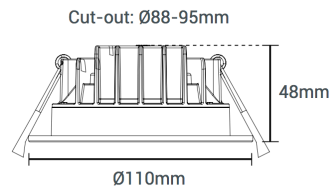

Specifications

Power	8W		
Input Voltage	AC200-240V 50/60Hz		
CCT	3000K	4000K	5000K
Lumen output	670lm	775lm	735lm
Efficacy	90lm/w	110lm/w	99lm/w
CRI	>80		
Rated Input Current	0.04A		
PF value	>0.9		
IP Rated	IP54		
Dimmable	Yes		
Beam Angle	120°		
Lifespan	>40,000Hrs		
Warranty	3 years