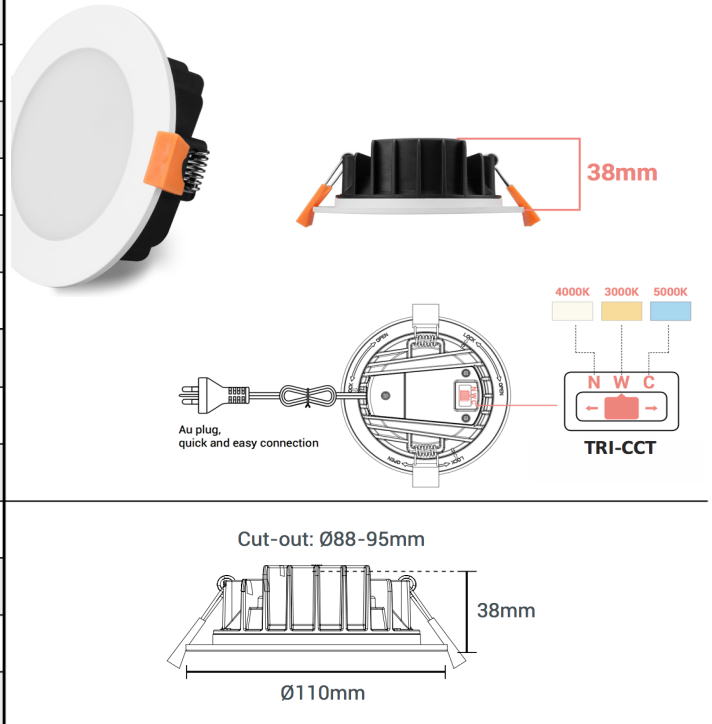

LUDow37NM-8W

LED Recessed 8W Integrated Multi Downlight

Specifications

Power	8W		
Input Voltage	AC200-240V 50/60Hz		
CCT	3000K	4000K	5000K
Lumen output	670lm	775lm	735lm
Efficacy	90lm/w	110lm/w	99lm/w
CRI	>80		
Rated Input Current	0.04A		
PF value	>0.9		
IP Rated	IP54		
Dimmable	Yes		
Beam Angle	120°		
Lifespan	>40,000Hrs		
Warranty	3 years		