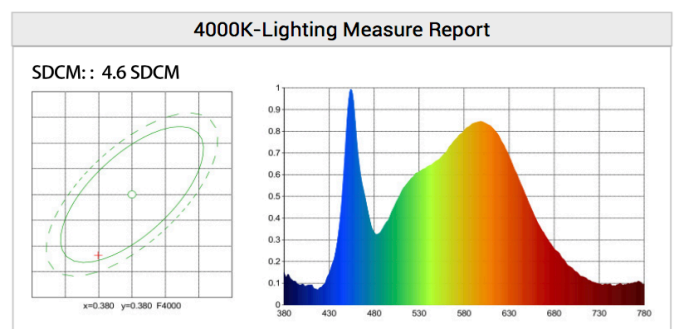

- Up to 70% energy saving compared to standard CFL
- Long lifespan of 40,000 hours
- Dimmable & 120° wide beam angle
- IC-F / IC-4
- Triple colour temperature changeable - Warm White 3000K, Daylight 4000K & Cool White 5000K
- Trim changeable - White, Chrome & Black
- Environment friendly, without Mercury or any other hazardous substances

LUDow37NM-8W

LED Recessed 8W Integrated Multi Downlight

Specifications

Power	8W		
Input Voltage	AC200-240V 50/60Hz		
CCT	3000K	4000K	5000K
Lumen output	670lm	775lm	735lm
Efficacy	90lm/w	110lm/w	99lm/w
CRI	>80		
Rated Input Current	0.04A		
PF value	>0.9		
IP Rated	IP54		
Dimmable	Yes		
Beam Angle	120°		
Lifespan	>40,000Hrs		
Warranty	3 years		

Specifications

Power	8W		
Input Voltage	AC200-240V 50/60Hz		
CCT	3000K	4000K	5000K
Lumen output	670lm	775lm	735lm
Efficacy	90lm/w	110lm/w	99lm/w
CRI	>80		
Rated Input Current	0.04A		
PF value	>0.9		
IP Rated	IP54		
Dimmable	Yes		
Beam Angle	120°		
Lifespan	>40,000Hrs		
Warranty	3 years		