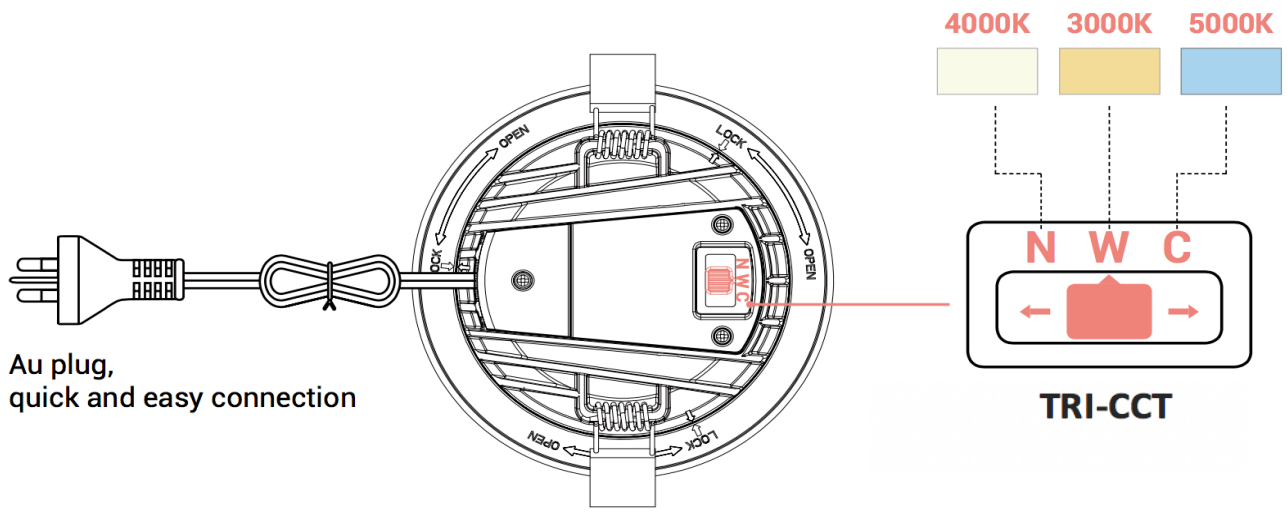

LED Recessed 8W Integrated Multi Downlight

IC-4 | TRI-CCT | Multi-frame | Dimmable | Thinner Profile | Damp location available

715 LUMENS | **DIMMABLE** | **120°** BEAM | **40k** HRS LIFE | **IP54** WATERPROOF

Operation-Friendly Design

Twisted lock structure design is good for its flexible replacement of different trims.

Muti-Color Setting

Pre-set button on the back of the lamp, you can choose 3000k, 4000k or 5000k as you preferred.

The thermal conductive heat sink and PC trim effectively ensure ideal heat dissipation effect. Its combination achieves material stability and also keep its elegant color aesthetics.

LED Chip

R9>15

The Secret of the LEDs, Large LED chip, high-temperature resistant led bracket, 2835 LED with gold wire welding, with good temperature resistance and long service life, R9>15, providing more comfortable and vivid lighting color.

Thinner Profile

38mm

48mm

LED Down Light

LUDow37NM-Mul Series

Product Description

The dimmable LED Down Light with the design of pre-set color temperature button and changeable trim is suitable for diverse architectural lighting solution. Its pre-set triple colour temperature design makes your room easier to be switched on whatever atmosphere you expect. LUDow37NM-Mul Series is designed as an economy LED Recessed Down Light range that offers cost effective reliability.