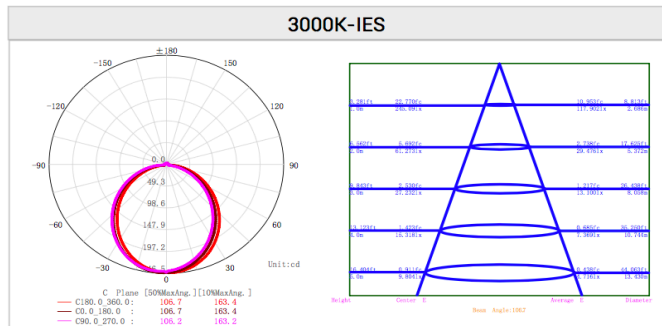

LUDow37NM-8W

LED Recessed 8W Integrated Multi Downlight

Specifications

Power	8W		
Input Voltage	AC200-240V 50/60Hz		
CCT	3000K	4000K	5000K
Lumen output	670lm	775lm	735lm
Efficacy	90lm/w	110lm/w	99lm/w
CRI	>80		
Rated Input Current	0.04A		
PF value	>0.9		
IP Rated	IP54		
Dimmable	Yes		
Beam Angle	120°		
Lifespan	>40,000Hrs		
Warranty	3 years		