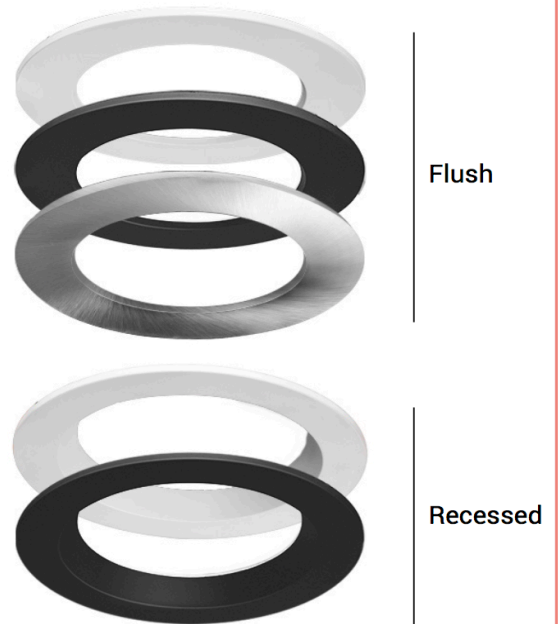

LED Recessed 8W Integrated Multi Downlight

IC-4 | TRI-CCT | Multi-frame | Dimmable | Thinner Profile | Damp location available

715 LUMENS | **DIMMABLE** | **120°** BEAM | **40k** HRS LIFE | **IP54** WATERPROOF

Operation-Friendly Design

Twisted lock structure design is good for its flexible replacement of different trims.

Muti-Color Setting

Pre-set button on the back of the lamp, you can choose 3000k, 4000k or 5000k as you preferred.

The thermal conductive heat sink and PC trim effectively ensure ideal heat dissipation effect. Its combination achieves material stability and also keep its elegant color aesthetics.

LED Chip

R9>15

The Secret of the LEDs, Large LED chip, high-temperature resistant led bracket, 2835 LED with gold wire welding, with good temperature resistance and long service life, R9>15, providing more comfortable and vivid lighting color.