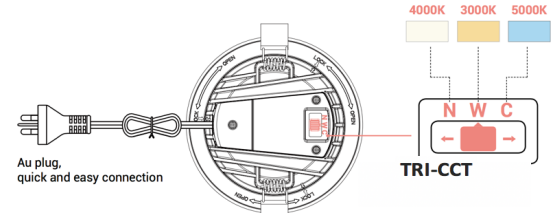

Specifications

Power	8W		
Input Voltage	AC200-240V 50/60Hz		
CCT	3000K	4000K	5000K
Lumen output	670lm	775lm	735lm
Efficacy	90lm/w	110lm/w	99lm/w
CRI	>80		
Rated Input Current	0.04A		
PF value	>0.9		
IP Rated	IP54		
Dimmable	Yes		
Beam Angle	120°		
Lifespan	>40,000Hrs		
Warranty	3 years