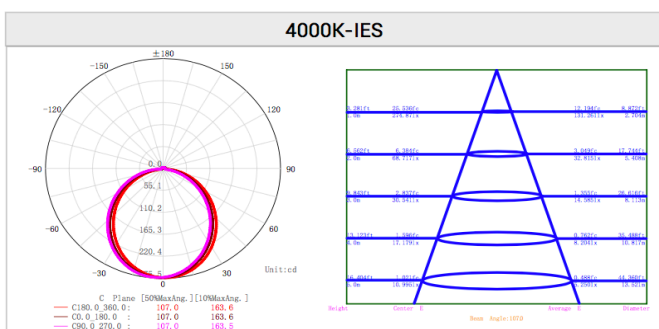

Specifications

Power	8W		
Input Voltage	AC200-240V 50/60Hz		
CCT	3000K	4000K	5000K
Lumen output	670lm	775lm	735lm
Efficacy	90lm/w	110lm/w	99lm/w
CRI	>80		
Rated Input Current	0.04A		
PF value	>0.9		
IP Rated	IP54		
Dimmable	Yes		
Beam Angle	120°		
Lifespan	>40,000Hrs		
Warranty	3 years