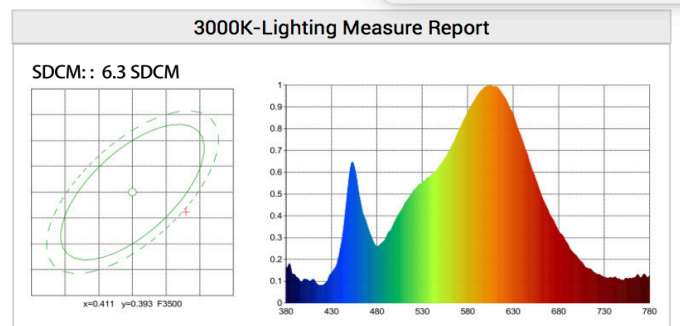

- Up to 70% energy saving compared to standard CFL
- Long lifespan of 40,000 hours
- Dimmable & 120° wide beam angle
- IC-F / IC-4
- Triple colour temperature changeable - Warm White 3000K, Daylight 4000K & Cool White 5000K
- Trim changeable - White, Chrome & Black
- Environment friendly, without Mercury or any other hazardous substances

Specifications

Power	8W		
Input Voltage	AC200-240V 50/60Hz		
CCT	3000K	4000K	5000K
Lumen output	670lm	775lm	735lm
Efficacy	90lm/w	110lm/w	99lm/w
CRI	>80		
Rated Input Current	0.04A		
PF value	>0.9		
IP Rated	IP54		
Dimmable	Yes		
Beam Angle	120°		
Lifespan	>40,000Hrs		
Warranty	3 years		