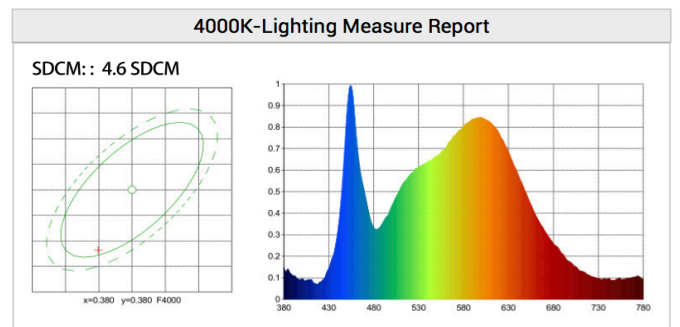

- Up to 70% energy saving compared to standard CFL
- Long lifespan of 40,000 hours
- Dimmable & 120° wide beam angle
- IC-F / IC-4
- Triple colour temperature changeable - Warm White 3000K, Daylight 4000K & Cool White 5000K
- Trim changeable - White, Chrome & Black
- Environment friendly, without Mercury or any other hazardous substances

Specifications

Power	8W		
Input Voltage	AC200-240V 50/60Hz		
CCT	3000K	4000K	5000K
Lumen output	670lm	775lm	735lm
Efficacy	90lm/w	110lm/w	99lm/w
CRI	>80		
Rated Input Current	0.04A		
PF value	>0.9		
IP Rated	IP54		
Dimmable	Yes		
Beam Angle	120°		
Lifespan	>40,000Hrs		
Warranty	3 years		