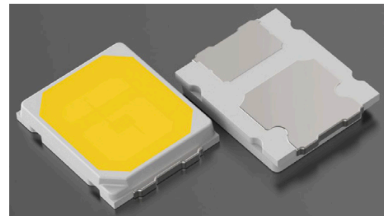

Operation-Friendly Design

Twisted lock structure design is good for its flexible replacement of different trims.

Muti-Color Setting

Pre-set button on the back of the lamp, you can choose 3000k, 4000k or 5000k as you preferred.

The thermal conductive heat sink and PC trim effectively ensure ideal heat dissipation effect. Its combination achieves material stability and also keep its elegant color aesthetics.

LED Chip

R9>15

The Secret of the LEDs, Large LED chip, high-temperature resistant led bracket, 2835 LED with gold wire welding, with good temperature resistance and long service life, R9>15, providing more comfortable and vivid lighting color.

Power Supply

The power supply adopts imported electronic materials. It's digital phase-cut dimmable design can be compatible with most of conventional triac dimmers. It can automatically identify the type of dimmer and has good dimming smoothness. The power supply is designed with a protective circuit, which will stabilize the power and performance of the lamp during voltage fluctuation.

Thinner Profile

38mm

48mm

LED Down Light

LUDow37NM-Mul Series

Product Description

The dimmable LED Down Light with the design of pre-set color temperature button and changeable trim is suitable for diverse architectural lighting solution. Its pre-set triple colour temperature design makes your room easier to be switched on whatever atmosphere you expect. LUDow37NM-Mul Series is designed as an economy LED Recessed Down Light range that offers cost effective reliability.