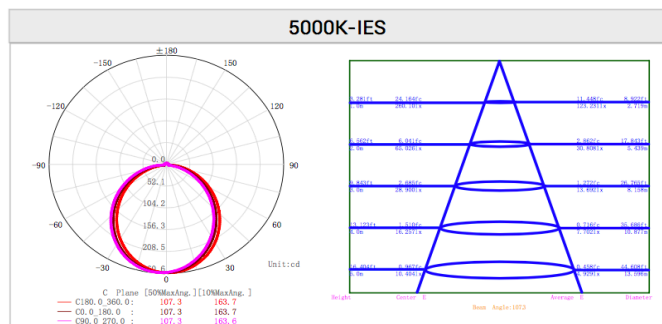

LUDow37NM-8W

LED Recessed 8W Integrated Multi Downlight

Specifications

Power	8W		
Input Voltage	AC200-240V 50/60Hz		
CCT	3000K	4000K	5000K
Lumen output	670lm	775lm	735lm
Efficacy	90lm/w	110lm/w	99lm/w
CRI	>80		
Rated Input Current	0.04A		
PF value	>0.9		
IP Rated	IP54		
Dimmable	Yes		
Beam Angle	120°		
Lifespan	>40,000Hrs		
Warranty	3 years		