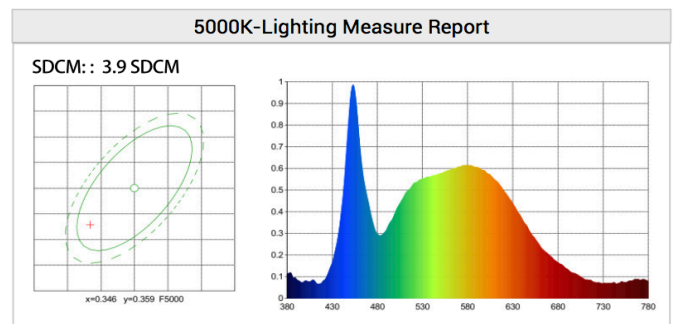

- Up to 70% energy saving compared to standard CFL
- Long lifespan of 40,000 hours
- Dimmable & 120° wide beam angle
- IC-F / IC-4
- Triple colour temperature changeable - Warm White 3000K, Daylight 4000K & Cool White 5000K
- Trim changeable - White, Chrome & Black
- Environment friendly, without Mercury or any other hazardous substances

LUDow37NM-8W

LED Recessed 8W Integrated Multi Downlight

Specifications

Power	8W		
Input Voltage	AC200-240V 50/60Hz		
CCT	3000K	4000K	5000K
Lumen output	670lm	775lm	735lm
Efficacy	90lm/w	110lm/w	99lm/w
CRI	>80		
Rated Input Current	0.04A		
PF value	>0.9		
IP Rated	IP54		
Dimmable	Yes		
Beam Angle	120°		
Lifespan	>40,000Hrs		
Warranty	3 years		

Specifications

Power	8W		
Input Voltage	AC200-240V 50/60Hz		
CCT	3000K	4000K	5000K
Lumen output	670lm	775lm	735lm
Efficacy	90lm/w	110lm/w	99lm/w
CRI	>80		
Rated Input Current	0.04A		
PF value	>0.9		
IP Rated	IP54		
Dimmable	Yes		
Beam Angle	120°		
Lifespan	>40,000Hrs		
Warranty	3 years		