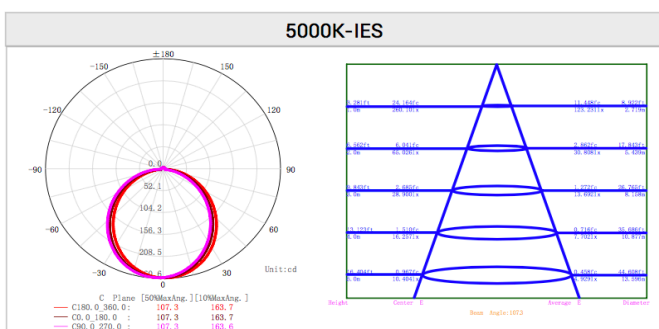

LUDow37NM-8W

LED Recessed 8W Integrated Multi Downlight

Specifications

Power	8W		
Input Voltage	AC200-240V 50/60Hz		
CCT	3000K	4000K	5000K
Lumen output	670lm	775lm	735lm
Efficacy	90lm/w	110lm/w	99lm/w
CRI	>80		
Rated Input Current	0.04A		
PF value	>0.9		
IP Rated	IP54		
Dimmable	Yes		
Beam Angle	120°		
Lifespan	>40,000Hrs		
Warranty	3 years		

Specifications

Power	8W		
Input Voltage	AC200-240V 50/60Hz		
CCT	3000K	4000K	5000K
Lumen output	670lm	775lm	735lm
Efficacy	90lm/w	110lm/w	99lm/w
CRI	>80		
Rated Input Current	0.04A		
PF value	>0.9		
IP Rated	IP54		
Dimmable	Yes		
Beam Angle	120°		
Lifespan	>40,000Hrs		
Warranty	3 years		