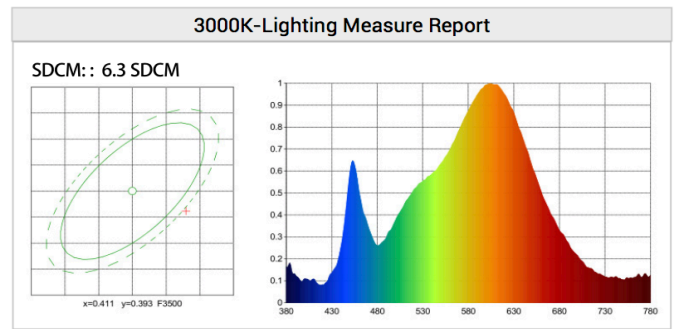

- Up to 70% energy saving compared to standard CFL
- Long lifespan of 40,000 hours
- Dimmable & 120° wide beam angle
- IC-F / IC-4
- Triple colour temperature changeable - Warm White 3000K, Daylight 4000K & Cool White 5000K
- Trim changeable - White, Chrome & Black
- Environment friendly, without Mercury or any other hazardous substances

LUDow37NM-8W

LED Recessed 8W Integrated Multi Downlight

Specifications

Power	8W		
Input Voltage	AC200-240V 50/60Hz		
CCT	3000K	4000K	5000K
Lumen output	670lm	775lm	735lm
Efficacy	90lm/w	110lm/w	99lm/w
CRI	>80		
Rated Input Current	0.04A		
PF value	>0.9		
IP Rated	IP54		
Dimmable	Yes		
Beam Angle	120°		
Lifespan	>40,000Hrs		
Warranty	3 years		

Specifications

Power	8W		
Input Voltage	AC200-240V 50/60Hz		
CCT	3000K	4000K	5000K
Lumen output	670lm	775lm	735lm
Efficacy	90lm/w	110lm/w	99lm/w
CRI	>80		
Rated Input Current	0.04A		
PF value	>0.9		
IP Rated	IP54		
Dimmable	Yes		
Beam Angle	120°		
Lifespan	>40,000Hrs		
Warranty	3 years		