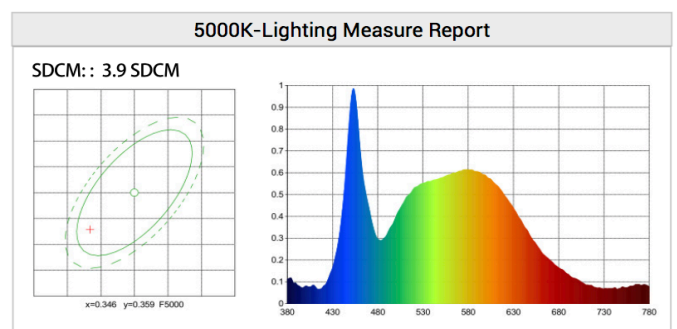

- Up to 70% energy saving compared to standard CFL
- Long lifespan of 40,000 hours
- Dimmable & 120° wide beam angle
- IC-F / IC-4
- Triple colour temperature changeable - Warm White 3000K, Daylight 4000K & Cool White 5000K
- Trim changeable - White, Chrome & Black
- Environment friendly, without Mercury or any other hazardous substances

LUDow37NM-8W

LED Recessed 8W Integrated Multi Downlight

Specifications

Power	8W		
Input Voltage	AC200-240V 50/60Hz		
CCT	3000K	4000K	5000K
Lumen output	670lm	775lm	735lm
Efficacy	90lm/w	110lm/w	99lm/w
CRI	>80		
Rated Input Current	0.04A		
PF value	>0.9		
IP Rated	IP54		
Dimmable	Yes		
Beam Angle	120°		
Lifespan	>40,000Hrs		
Warranty	3 years		

Specifications

Power	8W		
Input Voltage	AC200-240V 50/60Hz		
CCT	3000K	4000K	5000K
Lumen output	670lm	775lm	735lm
Efficacy	90lm/w	110lm/w	99lm/w
CRI	>80		
Rated Input Current	0.04A		
PF value	>0.9		
IP Rated	IP54		
Dimmable	Yes		
Beam Angle	120°		
Lifespan	>40,000Hrs		
Warranty	3 years		