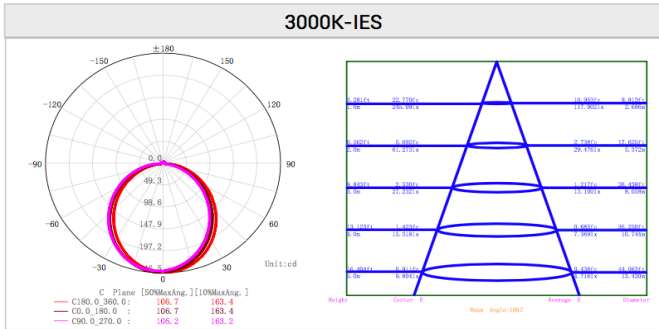

LUDow37NM-8W

LED Recessed 8W Integrated Multi Downlight

Specifications

Power	8W		
Input Voltage	AC200-240V 50/60Hz		
CCT	3000K	4000K	5000K
Lumen output	670lm	775lm	735lm
Efficacy	90lm/w	110lm/w	99lm/w
CRI	>80		
Rated Input Current	0.04A		
PF value	>0.9		
IP Rated	IP54		
Dimmable	Yes		
Beam Angle	120°		
Lifespan	>40,000Hrs		
Warranty	3 years		

Specifications

Power	8W		
Input Voltage	AC200-240V 50/60Hz		
CCT	3000K	4000K	5000K
Lumen output	670lm	775lm	735lm
Efficacy	90lm/w	110lm/w	99lm/w
CRI	>80		
Rated Input Current	0.04A		
PF value	>0.9		
IP Rated	IP54		
Dimmable	Yes		
Beam Angle	120°		
Lifespan	>40,000Hrs		
Warranty	3 years		