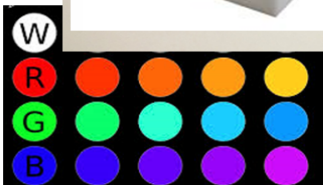

## LIGHTUP LED RGB Rechargeable Cordless Cubes

Great design for indoor and outdoor use  
Impact proof Polythyleneplastic diffuser  
Easy to handle  
RGB multi color changing or set it in one certain color  
Four different modes of scene set  
With remote control and charger  
Rechargeable lithium battery (DC5V 1A)

### Product Features

Water proof IP68 level  
Weather proof  
Colour Temperature: 2600K – 9000K  
Light source: RGB LED with 30,000+ hours life time  
3-4 hours charging to support 3-6 hours working time  
(Depends on the mode set for scene)

### Remote control

Colourful changing (16 colors)  
4 modes scene: Fading, flashing, smooth & strobe lighting