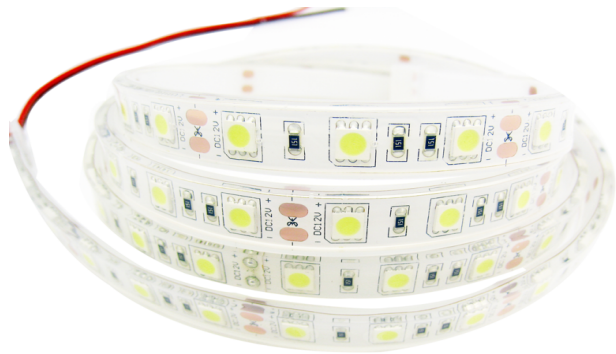

LED RGB Strip

LIGHTUP RGB WATERPROOF LED STRIP LIGHTS

provide you amazing changing colors on various lighting application.

Application

Decorative lighting

Product Features

- High energy efficiency
- Low power consumption
- Long lifespan
- Waterproof
- RGB colour changing

Optional roll

1-meter / 3-meter-roll / 5-meter-roll

Specifications

- Input Voltage: DC 12V
- Power Consumption: 14.4W/Meter
- Power Factor: =0.5
- Power Efficiency: =80%
- Available Emitting Color: RGB
- Color Rendering Index: =70
- Beam Angle: 120 degrees
- Lifespan: 30,000 hours
- Ingress Protection: IP65 Waterproof
- Adhesive: 3M Tape.
- Operating Temp: -25°C to +60°C

Accessories needed:

Remote/RF Receiver or Transformer

LIGHTUP **LUStripRGB**