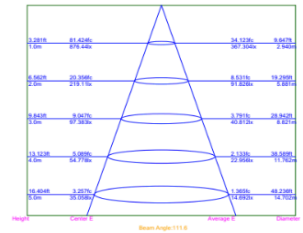

Light Source Test Report

Average Illuminance Figure

120D-5000K

GO1900L GONIOPHOTOMETER Test Report

Light Source Test Report

Average Illuminance Figure

LED Ceiling Light

LUCeilC-28W

Specifications

Model	LUCeilC-28W	
Voltage	AC200-240V 50/60Hz	
Power	28W	
LED	SMD LED	
Luminous Flux	3000K	2400lm
	4000K	2580lm
	5000K	2450lm
Efficiency	90 lm/W-100 lm/W-93 lm/W(3K-4K-5K)	
CRI	80+	
Beam Angle	120°	
Dimmable	Yes	
IP Rated	IP54	
Lifespan	>40,000Hrs	
Dimension	Ø400*H42mm	
Inner Box	L404*W56*H407mm	
Carton	L59*W41.7*H42.7CM, 10pcs/CTN	
Warranty	3 years	

Dimensions

Technical Data Test

120D-3000K

GO1900L GONIOPHOTOMETER Test Report

Light Source Test Report

SDCM : 2.3 SDCM

Average Illuminance Figure

120D-4000K

GO1900L GONIOPHOTOMETER Test Report

Light Source Test Report

SDCM : 4.2 SDCM

Average Illuminance Figure

120D-5000K

GO1900L GONIOPHOTOMETER Test Report

Light Source Test Report

SDCM : 2.3 SDCM