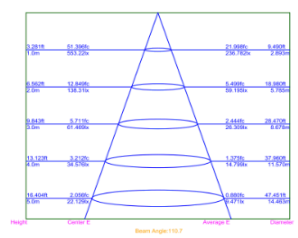

Average Illuminance Figure

LUCeilC-12W

LED Ceiling Light

LUCeilC-18W

Specifications

Model	LUCeilC-18W	
Voltage	AC200-240V 50/60Hz	
Power	18W	
LED	SMD LED	
Luminous Flux	3000K	1470lm
	4000K	1580lm
	5000K	1560lm
Efficiency	84 lm/W-91 lm/W-85 lm/W(3K-4K-5K)	
CRI	80+	
Beam Angle	120°	
Dimmable	Yes	
IP Rated	IP54	
Color	White/Brushed Chrome	
Lifespan	>40,000Hrs	
Dimension	Ø300*H42mm	
Inner Box	L304*W56*H307mm	
Carton	L58.5*W31.7*H32.7CM, 10pcs/CTN	
Warranty	3 years	

Dimensions

Technical Data Test

120D-3000K

GO1900L GONIOPHOTOMETER Test Report

Light Source Test Report

Average Illuminance Figure

120D-4000K

GO1900L GONIOPHOTOMETER Test Report

Light Source Test Report

Average Illuminance Figure

120D-5000K

GO1900L GONIOPHOTOMETER Test Report

Light Source Test Report

Average Illuminance Figure

LED Ceiling Light

LUCeilC-28W

Specifications

Model	LUCeilC-28W	
Voltage	AC200-240V 50/60Hz	
Power	28W	
LED	SMD LED	
Luminous Flux	3000K	2400lm
	4000K	2580lm
	5000K	2450lm
Efficiency	90 lm/W-100 lm/W-93 lm/W(3K-4K-5K)	
CRI	80+	
Beam Angle	120°	
Dimmable	Yes	
IP Rated	IP54	
Lifespan	>40,000Hrs	
Dimension	Ø400*H42mm	
Inner Box	L404*W56*H407mm	
Carton	L59*W41.7*H42.7CM, 10pcs/CTN	
Warranty	3 years	