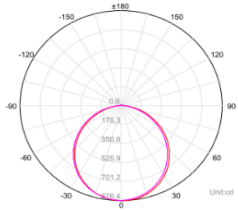

Average Illuminance Figure

LUCeilC-12W

LED Ceiling Light

LUCeilC-18W

Specifications

Model	LUCeilC-18W	
Voltage	AC200-240V 50/60Hz	
Power	18W	
LED	SMD LED	
Luminous Flux	3000K	1470lm
	4000K	1580lm
	5000K	1560lm
Efficiency	84 lm/W-91 lm/W-85 lm/W(3K-4K-5K)	
CRI	80+	
Beam Angle	120°	
Dimmable	Yes	
IP Rated	IP54	
Color	White/Brushed Chrome	
Lifespan	>40,000Hrs	
Dimension	Ø300*H42mm	
Inner Box	L304*W56*H307mm	
Carton	L58.5*W31.7*H32.7CM, 10pcs/CTN	
Warranty	3 years	

Light Source Test Report

Average Illuminance Figure

120D-5000K

GO1900L GONIOPHOTOMETER Test Report

Light Source Test Report

Average Illuminance Figure

LED Ceiling Light

LUCeilC-28W

Specifications

Model	LUCeilC-28W	
Voltage	AC200-240V 50/60Hz	
Power	28W	
LED	SMD LED	
Luminous Flux	3000K	2400lm
	4000K	2580lm
	5000K	2450lm
Efficiency	90 lm/W-100 lm/W-93 lm/W(3K-4K-5K)	
CRI	80+	
Beam Angle	120°	
Dimmable	Yes	
IP Rated	IP54	
Lifespan	>40,000Hrs	
Dimension	Ø400*H42mm	
Inner Box	L404*W56*H407mm	
Carton	L59*W41.7*H42.7CM, 10pcs/CTN	
Warranty	3 years	

Dimensions

Technical Data Test

120D-3000K

GO1900L GONIOPHOTOMETER Test Report

Light Source Test Report

SDCM : 2.3 SDCM

Average Illuminance Figure

120D-4000K