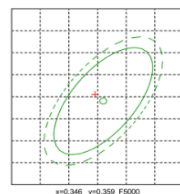

Dimensions

Technical Data Test

120D-3000K

GO1900L GONIOPHOTOMETER Test Report

Light Source Test Report

SDCM : 1.6 SDCM

Average Illuminance Figure

120D-4000K

GO1900L GONIOPHOTOMETER Test Report

Light Source Test Report

SDCM : 2.9 SDCM

Average Illuminance Figure

120D-5000K

GO1900L GONIOPHOTOMETER Test Report

Light Source Test Report

SDCM : 1.7 SDCM

Average Illuminance Figure

LUCeilC-12W

LED Ceiling Light

LUCeilC-18W

Specifications

Model	LUCeilC-18W	
Voltage	AC200-240V 50/60Hz	
Power	18W	
LED	SMD LED	
Luminous Flux	3000K	1470lm
	4000K	1580lm
	5000K	1560lm
Efficiency	84 lm/W-91 lm/W-85 lm/W(3K-4K-5K)	
CRI	80+	
Beam Angle	120°	
Dimmable	Yes	
IP Rated	IP54	
Color	White/Brushed Chrome	
Lifespan	>40,000Hrs	
Dimension	Ø300*H42mm	
Inner Box	L304*W56*H307mm	
Carton	L58.5*W31.7*H32.7CM, 10pcs/CTN	
Warranty	3 years	