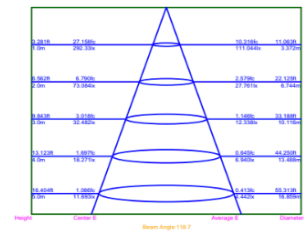

5000K

4000K

3000K

LED Ceiling Light

LUCeilC-12W

Specifications

Model	LUCeilC-12W	
Voltage	AC200-240V 50/60Hz	
Power	12W	
LED	SMD LED	
Luminous Flux	3000K	1060 lm
	4000K	1120 lm
	5000K	1100 lm
Efficiency	90 lm/W-97 lm/W-93 lm/W(3K-4K-5K)	
CRI	80+	
Beam Angle	120°	
Dimmable	Yes	
IP Rated	IP54	
Color	White/Brushed Chrome	
Lifespan	>40,000Hrs	
Dimension	Ø250*H42mm	
Inner Box	L255*W56*H257mm	
Carton	L58*W26.7*H27.7CM, 10pcs/CTN	
Warranty	3 years	

Dimensions

Technical Data Test

120D-3000K

GO1900L GONIOPHOTOMETER Test Report

Light Source Test Report

SDCM : 1.6 SDCM

Average Illuminance Figure

120D-4000K

GO1900L GONIOPHOTOMETER Test Report

Light Source Test Report

SDCM : 2.9 SDCM

Average Illuminance Figure

120D-5000K

GO1900L GONIOPHOTOMETER Test Report

Light Source Test Report

SDCM : 1.7 SDCM

Average Illuminance Figure

LUCeilC-12W

LED Ceiling Light

LUCeilC-18W

Specifications

Model	LUCeilC-18W	
Voltage	AC200-240V 50/60Hz	
Power	18W	
LED	SMD LED	
Luminous Flux	3000K	1470lm
	4000K	1580lm
	5000K	1560lm
Efficiency	84 lm/W-91 lm/W-85 lm/W(3K-4K-5K)	
CRI	80+	
Beam Angle	120°	
Dimmable	Yes	
IP Rated	IP54	
Color	White/Brushed Chrome	
Lifespan	>40,000Hrs	
Dimension	Ø300*H42mm	
Inner Box	L304*W56*H307mm	
Carton	L58.5*W31.7*H32.7CM, 10pcs/CTN	
Warranty	3 years	