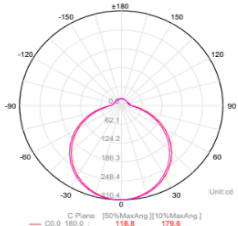

120D-4000K

GO1900L GONIOPHOTOMETER Test Report