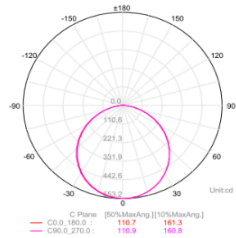

5000K

4000K

3000K

LED Ceiling Light

LUCeilC-12W

Specifications

Model	LUCeilC-12W	
Voltage	AC200-240V 50/60Hz	
Power	12W	
LED	SMD LED	
Luminous Flux	3000K	1060 lm
	4000K	1120 lm
	5000K	1100 lm
Efficiency	90 lm/W-97 lm/W-93 lm/W(3K-4K-5K)	
CRI	80+	
Beam Angle	120°	
Dimmable	Yes	
IP Rated	IP54	
Color	White/Brushed Chrome	
Lifespan	>40,000Hrs	
Dimension	Ø250*H42mm	
Inner Box	L255*W56*H257mm	
Carton	L58*W26.7*H27.7CM, 10pcs/CTN	
Warranty	3 years	

Average Illuminance Figure

LUCeilC-12W

LED Ceiling Light

LUCeilC-18W

Specifications

Model	LUCeilC-18W	
Voltage	AC200-240V 50/60Hz	
Power	18W	
LED	SMD LED	
Luminous Flux	3000K	1470lm
	4000K	1580lm
	5000K	1560lm
Efficiency	84 lm/W-91 lm/W-85 lm/W(3K-4K-5K)	
CRI	80+	
Beam Angle	120°	
Dimmable	Yes	
IP Rated	IP54	
Color	White/Brushed Chrome	
Lifespan	>40,000Hrs	
Dimension	Ø300*H42mm	
Inner Box	L304*W56*H307mm	
Carton	L58.5*W31.7*H32.7CM, 10pcs/CTN	
Warranty	3 years	

Dimensions

Technical Data Test

120D-3000K

GO1900L GONIOPHOTOMETER Test Report

Light Source Test Report

Average Illuminance Figure

120D-4000K

GO1900L GONIOPHOTOMETER Test Report

Specifications

Model	LUCeilC-28W	
Voltage	AC200-240V 50/60Hz	
Power	28W	
LED	SMD LED	
Luminous Flux	3000K	2400lm
	4000K	2580lm
	5000K	2450lm
Efficiency	90 lm/W-100 lm/W-93 lm/W(3K-4K-5K)	
CRI	80+	
Beam Angle	120°	
Dimmable	Yes	
IP Rated	IP54	
Lifespan	>40,000Hrs	
Dimension	Ø400*H42mm	
Inner Box	L404*W56*H407mm	
Carton	L59*W41.7*H42.7CM, 10pcs/CTN	
Warranty	3 years	