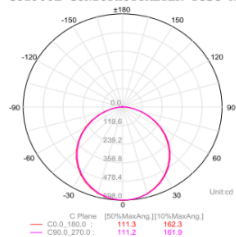

Average Illuminance Figure

LUCeilC-12W

LED Ceiling Light

LUCeilC-18W

Specifications

Model	LUCeilC-18W	
Voltage	AC200-240V 50/60Hz	
Power	18W	
LED	SMD LED	
Luminous Flux	3000K	1470lm
	4000K	1580lm
	5000K	1560lm
Efficiency	84 lm/W-91 lm/W-85 lm/W(3K-4K-5K)	
CRI	80+	
Beam Angle	120°	
Dimmable	Yes	
IP Rated	IP54	
Color	White/Brushed Chrome	
Lifespan	>40,000Hrs	
Dimension	Ø300*H42mm	
Inner Box	L304*W56*H307mm	
Carton	L58.5*W31.7*H32.7CM, 10pcs/CTN	
Warranty	3 years	

Dimensions

Technical Data Test

120D-3000K

GO1900L GONIOPHOTOMETER Test Report

Light Source Test Report

Average Illuminance Figure

120D-4000K

GO1900L GONIOPHOTOMETER Test Report

Light Source Test Report

Average Illuminance Figure

120D-5000K

GO1900L GONIOPHOTOMETER Test Report

Light Source Test Report

Average Illuminance Figure

LED Ceiling Light

LUCeilC-28W

Specifications

Model	LUCeilC-28W	
Voltage	AC200-240V 50/60Hz	
Power	28W	
LED	SMD LED	
Luminous Flux	3000K	2400lm
	4000K	2580lm
	5000K	2450lm
Efficiency	90 lm/W-100 lm/W-93 lm/W(3K-4K-5K)	
CRI	80+	
Beam Angle	120°	
Dimmable	Yes	
IP Rated	IP54	
Lifespan	>40,000Hrs	
Dimension	Ø400*H42mm	
Inner Box	L404*W56*H407mm	
Carton	L59*W41.7*H42.7CM, 10pcs/CTN	
Warranty	3 years	