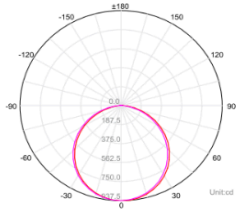

120D-4000K

GO1900L GONIOPHOTOMETER Test Report