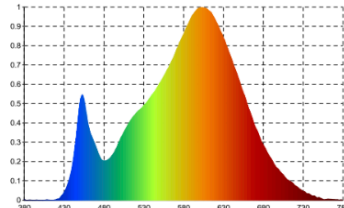

Average Illuminance Figure

LUCeilC-12W

LED Ceiling Light

LUCeilC-18W

Specifications

Model	LUCeilC-18W	
Voltage	AC200-240V 50/60Hz	
Power	18W	
LED	SMD LED	
Luminous Flux	3000K	1470lm
	4000K	1580lm
	5000K	1560lm
Efficiency	84 lm/W-91 lm/W-85 lm/W(3K-4K-5K)	
CRI	80+	
Beam Angle	120°	
Dimmable	Yes	
IP Rated	IP54	
Color	White/Brushed Chrome	
Lifespan	>40,000Hrs	
Dimension	Ø300*H42mm	
Inner Box	L304*W56*H307mm	
Carton	L58.5*W31.7*H32.7CM, 10pcs/CTN	
Warranty	3 years	

Specifications

Model	LUCeilC-28W	
Voltage	AC200-240V 50/60Hz	
Power	28W	
LED	SMD LED	
Luminous Flux	3000K	2400lm
	4000K	2580lm
	5000K	2450lm
Efficiency	90 lm/W-100 lm/W-93 lm/W(3K-4K-5K)	
CRI	80+	
Beam Angle	120°	
Dimmable	Yes	
IP Rated	IP54	
Lifespan	>40,000Hrs	
Dimension	Ø400*H42mm	
Inner Box	L404*W56*H407mm	
Carton	L59*W41.7*H42.7CM, 10pcs/CTN	
Warranty	3 years	

Dimensions

Technical Data Test

120D-3000K

GO1900L GONIOPHOTOMETER Test Report

Light Source Test Report

SDCM : 2.3 SDCM

Average Illuminance Figure

120D-4000K