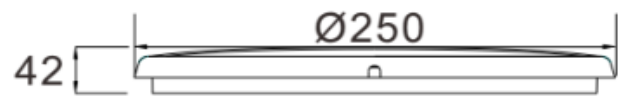

5000K

4000K

3000K

LED Ceiling Light

LUCeilC-12W

Specifications

Model	LUCeilC-12W	
Voltage	AC200-240V 50/60Hz	
Power	12W	
LED	SMD LED	
Luminous Flux	3000K	1060 lm
	4000K	1120 lm
	5000K	1100 lm
Efficiency	90 lm/W-97 lm/W-93 lm/W(3K-4K-5K)	
CRI	80+	
Beam Angle	120°	
Dimmable	Yes	
IP Rated	IP54	
Color	White/Brushed Chrome	
Lifespan	>40,000Hrs	
Dimension	Ø250*H42mm	
Inner Box	L255*W56*H257mm	
Carton	L58*W26.7*H27.7CM, 10pcs/CTN	
Warranty	3 years	

Dimensions

Technical Data Test

120D-3000K

GO1900L GONIOPHOTOMETER Test Report

Light Source Test Report

SDCM : 1.6 SDCM

Average Illuminance Figure

120D-4000K