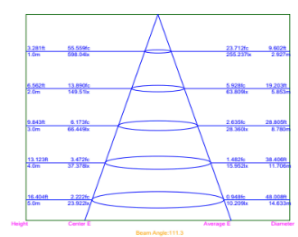

Average Illuminance Figure

LUCeilC-12W

LED Ceiling Light

LUCeilC-18W

Specifications

Model	LUCeilC-18W	
Voltage	AC200-240V 50/60Hz	
Power	18W	
LED	SMD LED	
Luminous Flux	3000K	1470lm
	4000K	1580lm
	5000K	1560lm
Efficiency	84 lm/W-91 lm/W-85 lm/W(3K-4K-5K)	
CRI	80+	
Beam Angle	120°	
Dimmable	Yes	
IP Rated	IP54	
Color	White/Brushed Chrome	
Lifespan	>40,000Hrs	
Dimension	Ø300*H42mm	
Inner Box	L304*W56*H307mm	
Carton	L58.5*W31.7*H32.7CM, 10pcs/CTN	
Warranty	3 years	

Dimensions

Technical Data Test

120D-3000K

GO1900L GONIOPHOTOMETER Test Report

Light Source Test Report

Average Illuminance Figure

120D-4000K

GO1900L GONIOPHOTOMETER Test Report

Light Source Test Report

Average Illuminance Figure

120D-5000K

GO1900L GONIOPHOTOMETER Test Report

Light Source Test Report

Average Illuminance Figure

LED Ceiling Light

LUCeilC-28W

Specifications

Model	LUCeilC-28W	
Voltage	AC200-240V 50/60Hz	
Power	28W	
LED	SMD LED	
Luminous Flux	3000K	2400lm
	4000K	2580lm
	5000K	2450lm
Efficiency	90 lm/W-100 lm/W-93 lm/W(3K-4K-5K)	
CRI	80+	
Beam Angle	120°	
Dimmable	Yes	
IP Rated	IP54	
Lifespan	>40,000Hrs	
Dimension	Ø400*H42mm	
Inner Box	L404*W56*H407mm	
Carton	L59*W41.7*H42.7CM, 10pcs/CTN	
Warranty	3 years	