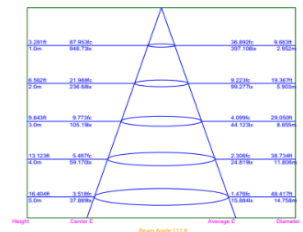

Average Illuminance Figure