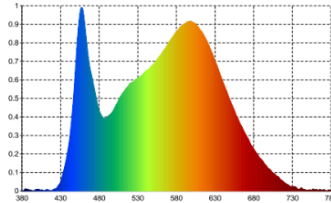

SDCM : 2.9 SDCM