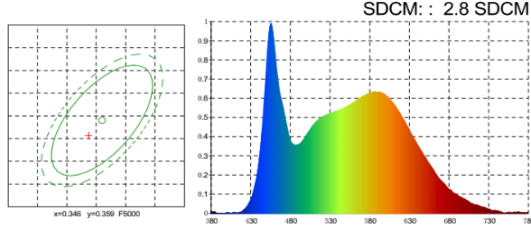

Average Illuminance Figure

LUCeilC-12W

LED Ceiling Light

LUCeilC-18W

Specifications

Model	LUCeilC-18W	
Voltage	AC200-240V 50/60Hz	
Power	18W	
LED	SMD LED	
Luminous Flux	3000K	1470lm
	4000K	1580lm
	5000K	1560lm
Efficiency	84 lm/W-91 lm/W-85 lm/W(3K-4K-5K)	
CRI	80+	
Beam Angle	120°	
Dimmable	Yes	
IP Rated	IP54	
Color	White/Brushed Chrome	
Lifespan	>40,000Hrs	
Dimension	Ø300*H42mm	
Inner Box	L304*W56*H307mm	
Carton	L58.5*W31.7*H32.7CM, 10pcs/CTN	
Warranty	3 years	

Dimensions

Technical Data Test

120D-3000K

GO1900L GONIOPHOTOMETER Test Report

Light Source Test Report

Average Illuminance Figure

120D-4000K

GO1900L GONIOPHOTOMETER Test Report

Light Source Test Report

Average Illuminance Figure

120D-5000K

GO1900L GONIOPHOTOMETER Test Report

Light Source Test Report

Average Illuminance Figure

LED Ceiling Light

LUCeilC-28W

Specifications

Model	LUCeilC-28W	
Voltage	AC200-240V 50/60Hz	
Power	28W	
LED	SMD LED	
Luminous Flux	3000K	2400lm
	4000K	2580lm
	5000K	2450lm
Efficiency	90 lm/W-100 lm/W-93 lm/W(3K-4K-5K)	
CRI	80+	
Beam Angle	120°	
Dimmable	Yes	
IP Rated	IP54	
Lifespan	>40,000Hrs	
Dimension	Ø400*H42mm	
Inner Box	L404*W56*H407mm	
Carton	L59*W41.7*H42.7CM, 10pcs/CTN	
Warranty	3 years	