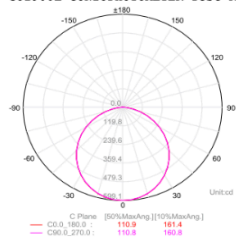

Average Illuminance Figure

LUCeilC-12W

LED Ceiling Light

LUCeilC-18W

Specifications

Model	LUCeilC-18W	
Voltage	AC200-240V 50/60Hz	
Power	18W	
LED	SMD LED	
Luminous Flux	3000K	1470lm
	4000K	1580lm
	5000K	1560lm
Efficiency	84 lm/W-91 lm/W-85 lm/W(3K-4K-5K)	
CRI	80+	
Beam Angle	120°	
Dimmable	Yes	
IP Rated	IP54	
Color	White/Brushed Chrome	
Lifespan	>40,000Hrs	
Dimension	Ø300*H42mm	
Inner Box	L304*W56*H307mm	
Carton	L58.5*W31.7*H32.7CM, 10pcs/CTN	
Warranty	3 years	

Dimensions

Technical Data Test

120D-3000K

GO1900L GONIOPHOTOMETER Test Report

Light Source Test Report

Average Illuminance Figure

120D-4000K

GO1900L GONIOPHOTOMETER Test Report

Light Source Test Report

Average Illuminance Figure

120D-5000K

GO1900L GONIOPHOTOMETER Test Report

Light Source Test Report

Average Illuminance Figure

LED Ceiling Light

LUCeilC-28W

Specifications

Model	LUCeilC-28W	
Voltage	AC200-240V 50/60Hz	
Power	28W	
LED	SMD LED	
Luminous Flux	3000K	2400lm
	4000K	2580lm
	5000K	2450lm
Efficiency	90 lm/W-100 lm/W-93 lm/W(3K-4K-5K)	
CRI	80+	
Beam Angle	120°	
Dimmable	Yes	
IP Rated	IP54	
Lifespan	>40,000Hrs	
Dimension	Ø400*H42mm	
Inner Box	L404*W56*H407mm	
Carton	L59*W41.7*H42.7CM, 10pcs/CTN	
Warranty	3 years	