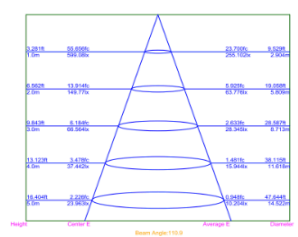

Average Illuminance Figure

LUCeilC-12W

LED Ceiling Light

LUCeilC-18W

Specifications

Model	LUCeilC-18W	
Voltage	AC200-240V 50/60Hz	
Power	18W	
LED	SMD LED	
Luminous Flux	3000K	1470lm
	4000K	1580lm
	5000K	1560lm
Efficiency	84 lm/W-91 lm/W-85 lm/W(3K-4K-5K)	
CRI	80+	
Beam Angle	120°	
Dimmable	Yes	
IP Rated	IP54	
Color	White/Brushed Chrome	
Lifespan	>40,000Hrs	
Dimension	Ø300*H42mm	
Inner Box	L304*W56*H307mm	
Carton	L58.5*W31.7*H32.7CM, 10pcs/CTN	
Warranty	3 years	

Dimensions

Technical Data Test

120D-3000K

GO1900L GONIOPHOTOMETER Test Report

Light Source Test Report

Average Illuminance Figure

120D-4000K

GO1900L GONIOPHOTOMETER Test Report

Light Source Test Report

Average Illuminance Figure

120D-5000K

GO1900L GONIOPHOTOMETER Test Report

Light Source Test Report

Average Illuminance Figure

LED Ceiling Light

LUCeilC-28W

Specifications

Model	LUCeilC-28W	
Voltage	AC200-240V 50/60Hz	
Power	28W	
LED	SMD LED	
Luminous Flux	3000K	2400lm
	4000K	2580lm
	5000K	2450lm
Efficiency	90 lm/W-100 lm/W-93 lm/W(3K-4K-5K)	
CRI	80+	
Beam Angle	120°	
Dimmable	Yes	
IP Rated	IP54	
Lifespan	>40,000Hrs	
Dimension	Ø400*H42mm	
Inner Box	L404*W56*H407mm	
Carton	L59*W41.7*H42.7CM, 10pcs/CTN	
Warranty	3 years	