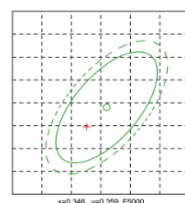

Specifications

Model	LUCeilC-28W	
Voltage	AC200-240V 50/60Hz	
Power	28W	
LED	SMD LED	
Luminous Flux	3000K	2400lm
	4000K	2580lm
	5000K	2450lm
Efficiency	90 lm/W-100 lm/W-93 lm/W(3K-4K-5K)	
CRI	80+	
Beam Angle	120°	
Dimmable	Yes	
IP Rated	IP54	
Lifespan	>40,000Hrs	
Dimension	Ø400*H42mm	
Inner Box	L404*W56*H407mm	
Carton	L59*W41.7*H42.7CM, 10pcs/CTN	
Warranty	3 years	

Dimensions

Technical Data Test

120D-3000K

GO1900L GONIOPHOTOMETER Test Report

Light Source Test Report

SDCM : 2.3 SDCM

Average Illuminance Figure

120D-4000K

GO1900L GONIOPHOTOMETER Test Report

Light Source Test Report

SDCM : 4.2 SDCM

Average Illuminance Figure

120D-5000K

GO1900L GONIOPHOTOMETER Test Report

Light Source Test Report

SDCM : 2.3 SDCM