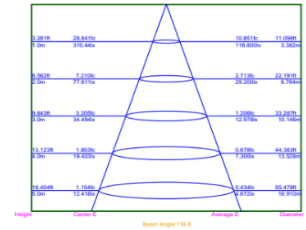

Dimensions

Technical Data Test

120D-3000K

GO1900L GONIOPHOTOMETER Test Report

Light Source Test Report

SDCM : 1.6 SDCM

Average Illuminance Figure

120D-4000K

GO1900L GONIOPHOTOMETER Test Report

Light Source Test Report

SDCM : 2.9 SDCM

Average Illuminance Figure

120D-5000K

GO1900L GONIOPHOTOMETER Test Report

Light Source Test Report

SDCM : 1.7 SDCM

Average Illuminance Figure

LUCeilC-12W

LED Ceiling Light

LUCeilC-18W

Specifications

Model	LUCeilC-18W	
Voltage	AC200-240V 50/60Hz	
Power	18W	
LED	SMD LED	
Luminous Flux	3000K	1470lm
	4000K	1580lm
	5000K	1560lm
Efficiency	84 lm/W-91 lm/W-85 lm/W(3K-4K-5K)	
CRI	80+	
Beam Angle	120°	
Dimmable	Yes	
IP Rated	IP54	
Color	White/Brushed Chrome	
Lifespan	>40,000Hrs	
Dimension	Ø300*H42mm	
Inner Box	L304*W56*H307mm	
Carton	L58.5*W31.7*H32.7CM, 10pcs/CTN	
Warranty	3 years	

Dimensions

Technical Data Test

120D-3000K

GO1900L GONIOPHOTOMETER Test Report

Light Source Test Report

Average Illuminance Figure

120D-4000K

GO1900L GONIOPHOTOMETER Test Report