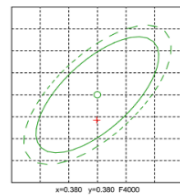

Dimensions

Technical Data Test

120D-3000K

GO1900L GONIOPHOTOMETER Test Report

Light Source Test Report

SDCM : 1.6 SDCM

Average Illuminance Figure

120D-4000K

GO1900L GONIOPHOTOMETER Test Report

Light Source Test Report

SDCM : 2.9 SDCM

Average Illuminance Figure

120D-5000K

GO1900L GONIOPHOTOMETER Test Report

Light Source Test Report

SDCM : 1.7 SDCM

Average Illuminance Figure

LUCeilC-12W

LED Ceiling Light

LUCeilC-18W

Specifications

Model	LUCeilC-18W	
Voltage	AC200-240V 50/60Hz	
Power	18W	
LED	SMD LED	
Luminous Flux	3000K	1470lm
	4000K	1580lm
	5000K	1560lm
Efficiency	84 lm/W-91 lm/W-85 lm/W(3K-4K-5K)	
CRI	80+	
Beam Angle	120°	
Dimmable	Yes	
IP Rated	IP54	
Color	White/Brushed Chrome	
Lifespan	>40,000Hrs	
Dimension	Ø300*H42mm	
Inner Box	L304*W56*H307mm	
Carton	L58.5*W31.7*H32.7CM, 10pcs/CTN	
Warranty	3 years	