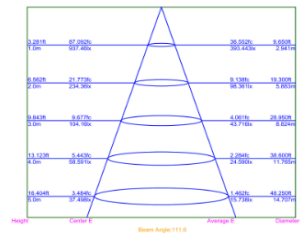

Average Illuminance Figure

LUCeilC-12W

LED Ceiling Light

LUCeilC-18W

Specifications

Model	LUCeilC-18W	
Voltage	AC200-240V 50/60Hz	
Power	18W	
LED	SMD LED	
Luminous Flux	3000K	1470lm
	4000K	1580lm
	5000K	1560lm
Efficiency	84 lm/W-91 lm/W-85 lm/W(3K-4K-5K)	
CRI	80+	
Beam Angle	120°	
Dimmable	Yes	
IP Rated	IP54	
Color	White/Brushed Chrome	
Lifespan	>40,000Hrs	
Dimension	Ø300*H42mm	
Inner Box	L304*W56*H307mm	
Carton	L58.5*W31.7*H32.7CM, 10pcs/CTN	
Warranty	3 years	

Specifications

Model	LUCeilC-28W	
Voltage	AC200-240V 50/60Hz	
Power	28W	
LED	SMD LED	
Luminous Flux	3000K	2400lm
	4000K	2580lm
	5000K	2450lm
Efficiency	90 lm/W-100 lm/W-93 lm/W(3K-4K-5K)	
CRI	80+	
Beam Angle	120°	
Dimmable	Yes	
IP Rated	IP54	
Lifespan	>40,000Hrs	
Dimension	Ø400*H42mm	
Inner Box	L404*W56*H407mm	
Carton	L59*W41.7*H42.7CM, 10pcs/CTN	
Warranty	3 years	

Dimensions

Technical Data Test

120D-3000K

GO1900L GONIOPHOTOMETER Test Report

Light Source Test Report

SDCM : 2.3 SDCM

Average Illuminance Figure

120D-4000K

GO1900L GONIOPHOTOMETER Test Report

Light Source Test Report

SDCM : 4.2 SDCM

Average Illuminance Figure

120D-5000K

GO1900L GONIOPHOTOMETER Test Report

Light Source Test Report

SDCM : 2.3 SDCM