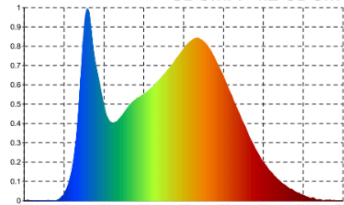

SDCM : 4.2 SDCM