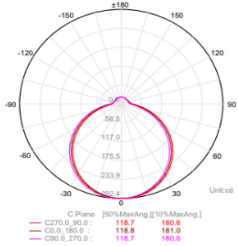

5000K

4000K

3000K

LED Ceiling Light

LUCeilC-12W

Specifications

Model	LUCeilC-12W	
Voltage	AC200-240V 50/60Hz	
Power	12W	
LED	SMD LED	
Luminous Flux	3000K	1060 lm
	4000K	1120 lm
	5000K	1100 lm
Efficiency	90 lm/W-97 lm/W-93 lm/W(3K-4K-5K)	
CRI	80+	
Beam Angle	120°	
Dimmable	Yes	
IP Rated	IP54	
Color	White/Brushed Chrome	
Lifespan	>40,000Hrs	
Dimension	Ø250*H42mm	
Inner Box	L255*W56*H257mm	
Carton	L58*W26.7*H27.7CM, 10pcs/CTN	
Warranty	3 years	

Dimensions

Technical Data Test

120D-3000K

GO1900L GONIOPHOTOMETER Test Report

Light Source Test Report

SDCM : 1.6 SDCM

Average Illuminance Figure

120D-4000K

Average Illuminance Figure

LUCeilC-12W

LED Ceiling Light

LUCeilC-18W

Specifications

Model	LUCeilC-18W	
Voltage	AC200-240V 50/60Hz	
Power	18W	
LED	SMD LED	
Luminous Flux	3000K	1470lm
	4000K	1580lm
	5000K	1560lm
Efficiency	84 lm/W-91 lm/W-85 lm/W(3K-4K-5K)	
CRI	80+	
Beam Angle	120°	
Dimmable	Yes	
IP Rated	IP54	
Color	White/Brushed Chrome	
Lifespan	>40,000Hrs	
Dimension	Ø300*H42mm	
Inner Box	L304*W56*H307mm	
Carton	L58.5*W31.7*H32.7CM, 10pcs/CTN	
Warranty	3 years	

Specifications

Model	LUCeilC-28W	
Voltage	AC200-240V 50/60Hz	
Power	28W	
LED	SMD LED	
Luminous Flux	3000K	2400lm
	4000K	2580lm
	5000K	2450lm
Efficiency	90 lm/W-100 lm/W-93 lm/W(3K-4K-5K)	
CRI	80+	
Beam Angle	120°	
Dimmable	Yes	
IP Rated	IP54	
Lifespan	>40,000Hrs	
Dimension	Ø400*H42mm	
Inner Box	L404*W56*H407mm	
Carton	L59*W41.7*H42.7CM, 10pcs/CTN	
Warranty	3 years	