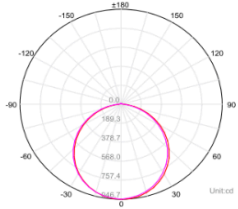

Average Illuminance Figure

LUCeilC-12W

LED Ceiling Light

LUCeilC-18W

Specifications

Model	LUCeilC-18W	
Voltage	AC200-240V 50/60Hz	
Power	18W	
LED	SMD LED	
Luminous Flux	3000K	1470lm
	4000K	1580lm
	5000K	1560lm
Efficiency	84 lm/W-91 lm/W-85 lm/W(3K-4K-5K)	
CRI	80+	
Beam Angle	120°	
Dimmable	Yes	
IP Rated	IP54	
Color	White/Brushed Chrome	
Lifespan	>40,000Hrs	
Dimension	Ø300*H42mm	
Inner Box	L304*W56*H307mm	
Carton	L58.5*W31.7*H32.7CM, 10pcs/CTN	
Warranty	3 years	

Specifications

Model	LUCeilC-28W	
Voltage	AC200-240V 50/60Hz	
Power	28W	
LED	SMD LED	
Luminous Flux	3000K	2400lm
	4000K	2580lm
	5000K	2450lm
Efficiency	90 lm/W-100 lm/W-93 lm/W(3K-4K-5K)	
CRI	80+	
Beam Angle	120°	
Dimmable	Yes	
IP Rated	IP54	
Lifespan	>40,000Hrs	
Dimension	Ø400*H42mm	
Inner Box	L404*W56*H407mm	
Carton	L59*W41.7*H42.7CM, 10pcs/CTN	
Warranty	3 years	

Dimensions

Technical Data Test

120D-3000K

GO1900L GONIOPHOTOMETER Test Report

Light Source Test Report

SDCM : 2.3 SDCM

Average Illuminance Figure

120D-4000K

GO1900L GONIOPHOTOMETER Test Report

Light Source Test Report

SDCM : 4.2 SDCM

Average Illuminance Figure

120D-5000K

GO1900L GONIOPHOTOMETER Test Report

Light Source Test Report

SDCM : 2.3 SDCM