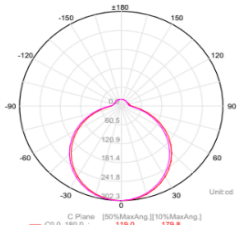

Dimensions

Technical Data Test

120D-3000K

GO1900L GONIOPHOTOMETER Test Report

Light Source Test Report

SDCM : 1.6 SDCM

Average Illuminance Figure

120D-4000K

GO1900L GONIOPHOTOMETER Test Report

Light Source Test Report

SDCM : 2.9 SDCM

Average Illuminance Figure

120D-5000K

GO1900L GONIOPHOTOMETER Test Report

Light Source Test Report

SDCM : 1.7 SDCM

Average Illuminance Figure

LUCeilC-12W

LED Ceiling Light

LUCeilC-18W

Specifications

Model	LUCeilC-18W	
Voltage	AC200-240V 50/60Hz	
Power	18W	
LED	SMD LED	
Luminous Flux	3000K	1470lm
	4000K	1580lm
	5000K	1560lm
Efficiency	84 lm/W-91 lm/W-85 lm/W(3K-4K-5K)	
CRI	80+	
Beam Angle	120°	
Dimmable	Yes	
IP Rated	IP54	
Color	White/Brushed Chrome	
Lifespan	>40,000Hrs	
Dimension	Ø300*H42mm	
Inner Box	L304*W56*H307mm	
Carton	L58.5*W31.7*H32.7CM, 10pcs/CTN	
Warranty	3 years	

Specifications

Model	LUCeilC-28W	
Voltage	AC200-240V 50/60Hz	
Power	28W	
LED	SMD LED	
Luminous Flux	3000K	2400lm
	4000K	2580lm
	5000K	2450lm
Efficiency	90 lm/W-100 lm/W-93 lm/W(3K-4K-5K)	
CRI	80+	
Beam Angle	120°	
Dimmable	Yes	
IP Rated	IP54	
Lifespan	>40,000Hrs	
Dimension	Ø400*H42mm	
Inner Box	L404*W56*H407mm	
Carton	L59*W41.7*H42.7CM, 10pcs/CTN	
Warranty	3 years	