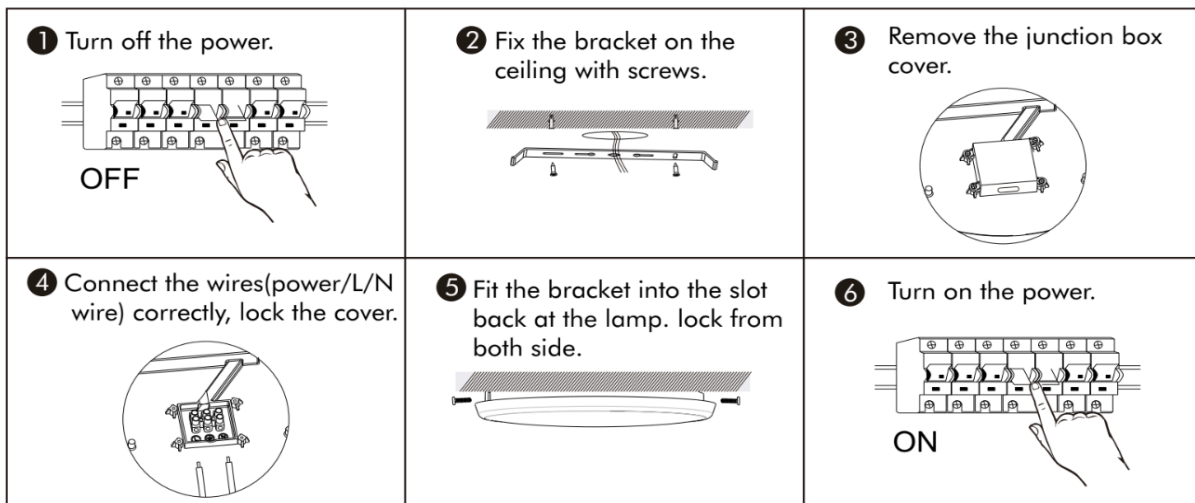

Average Illuminance Figure

Use the pre-set switch to set color temperature before installation.

Pre-set

Installation

- * Ensure that the main electrical supply is switched off before installing the fixture;
- * The fitting must be installed by a Licence electrician in accordance with AS:3000;
- * Never use solvents to clean fitting, wipe with a damp clean cloth.

IMPORTANT

- ※ It is recommended that luminaires are installed and fitted by a qualified electrician ensuring the installation complies to current IEE wiring regulations and local building control.
- ※ These products are designed for connection to 200V-240V~ main supply. This appliance will be considered Class II with Loop In/Loop Out connector. Switch off the mains supply before installation or servicing.
- ※ There are not responsible if their fixtures are not installed according to local safety standards or damage resulting from incorrect use.
- ※ This product is suitable for direct mounting on normally flammable surfaces.
- ※ Dust off the device and if necessary use a soft sponge.
- ※ The light source of this luminaire is not replaceable: when the light source reaches its end of life, the whole of the luminaire shall be replaced.