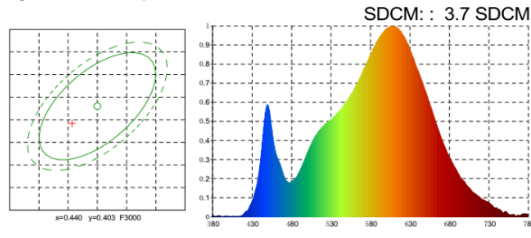

Average Illuminance Figure

LUCeilC-12W

LED Ceiling Light

LUCeilC-18W

Specifications

Model	LUCeilC-18W	
Voltage	AC200-240V 50/60Hz	
Power	18W	
LED	SMD LED	
Luminous Flux	3000K	1470lm
	4000K	1580lm
	5000K	1560lm
Efficiency	84 lm/W-91 lm/W-85 lm/W(3K-4K-5K)	
CRI	80+	
Beam Angle	120°	
Dimmable	Yes	
IP Rated	IP54	
Color	White/Brushed Chrome	
Lifespan	>40,000Hrs	
Dimension	Ø300*H42mm	
Inner Box	L304*W56*H307mm	
Carton	L58.5*W31.7*H32.7CM, 10pcs/CTN	
Warranty	3 years	

Dimensions

Technical Data Test

120D-3000K

GO1900L GONIOPHOTOMETER Test Report

Light Source Test Report

Average Illuminance Figure

120D-4000K

GO1900L GONIOPHOTOMETER Test Report

Light Source Test Report

Average Illuminance Figure

120D-5000K

GO1900L GONIOPHOTOMETER Test Report

Light Source Test Report

Average Illuminance Figure

LED Ceiling Light

LUCeilC-28W

Specifications

Model	LUCeilC-28W	
Voltage	AC200-240V 50/60Hz	
Power	28W	
LED	SMD LED	
Luminous Flux	3000K	2400lm
	4000K	2580lm
	5000K	2450lm
Efficiency	90 lm/W-100 lm/W-93 lm/W(3K-4K-5K)	
CRI	80+	
Beam Angle	120°	
Dimmable	Yes	
IP Rated	IP54	
Lifespan	>40,000Hrs	
Dimension	Ø400*H42mm	
Inner Box	L404*W56*H407mm	
Carton	L59*W41.7*H42.7CM, 10pcs/CTN	
Warranty	3 years	