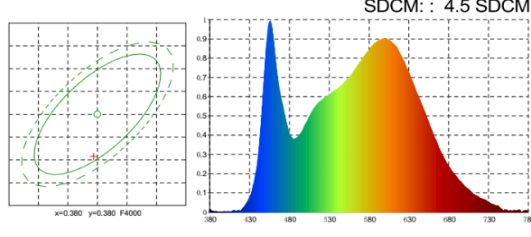

Average Illuminance Figure

LUCeilC-12W

LED Ceiling Light

LUCeilC-18W

Specifications

Model	LUCeilC-18W	
Voltage	AC200-240V 50/60Hz	
Power	18W	
LED	SMD LED	
Luminous Flux	3000K	1470lm
	4000K	1580lm
	5000K	1560lm
Efficiency	84 lm/W-91 lm/W-85 lm/W(3K-4K-5K)	
CRI	80+	
Beam Angle	120°	
Dimmable	Yes	
IP Rated	IP54	
Color	White/Brushed Chrome	
Lifespan	>40,000Hrs	
Dimension	Ø300*H42mm	
Inner Box	L304*W56*H307mm	
Carton	L58.5*W31.7*H32.7CM, 10pcs/CTN	
Warranty	3 years	

Dimensions

Technical Data Test

120D-3000K

GO1900L GONIOPHOTOMETER Test Report

Light Source Test Report

Average Illuminance Figure

120D-4000K

GO1900L GONIOPHOTOMETER Test Report

Light Source Test Report

Average Illuminance Figure

120D-5000K

GO1900L GONIOPHOTOMETER Test Report

Light Source Test Report

Average Illuminance Figure

LED Ceiling Light

LUCeilC-28W

Specifications

Model	LUCeilC-28W	
Voltage	AC200-240V 50/60Hz	
Power	28W	
LED	SMD LED	
Luminous Flux	3000K	2400lm
	4000K	2580lm
	5000K	2450lm
Efficiency	90 lm/W-100 lm/W-93 lm/W(3K-4K-5K)	
CRI	80+	
Beam Angle	120°	
Dimmable	Yes	
IP Rated	IP54	
Lifespan	>40,000Hrs	
Dimension	Ø400*H42mm	
Inner Box	L404*W56*H407mm	
Carton	L59*W41.7*H42.7CM, 10pcs/CTN	
Warranty	3 years	