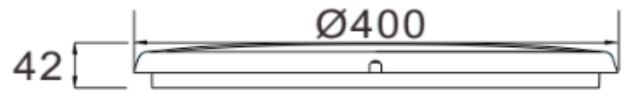

Dimensions