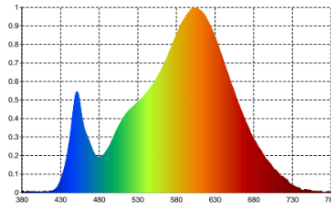

5000K

4000K

3000K

LED Ceiling Light

LUCeilC-12W

Specifications

Model	LUCeilC-12W	
Voltage	AC200-240V 50/60Hz	
Power	12W	
LED	SMD LED	
Luminous Flux	3000K	1060 lm
	4000K	1120 lm
	5000K	1100 lm
Efficiency	90 lm/W-97 lm/W-93 lm/W(3K-4K-5K)	
CRI	80+	
Beam Angle	120°	
Dimmable	Yes	
IP Rated	IP54	
Color	White/Brushed Chrome	
Lifespan	>40,000Hrs	
Dimension	Ø250*H42mm	
Inner Box	L255*W56*H257mm	
Carton	L58*W26.7*H27.7CM, 10pcs/CTN	
Warranty	3 years	

Dimensions

Technical Data Test

120D-3000K

GO1900L GONIOPHOTOMETER Test Report

Light Source Test Report

SDCM : 1.6 SDCM

Average Illuminance Figure

120D-4000K

Average Illuminance Figure

LUCeilC-12W

LED Ceiling Light

LUCeilC-18W

Specifications

Model	LUCeilC-18W	
Voltage	AC200-240V 50/60Hz	
Power	18W	
LED	SMD LED	
Luminous Flux	3000K	1470lm
	4000K	1580lm
	5000K	1560lm
Efficiency	84 lm/W-91 lm/W-85 lm/W(3K-4K-5K)	
CRI	80+	
Beam Angle	120°	
Dimmable	Yes	
IP Rated	IP54	
Color	White/Brushed Chrome	
Lifespan	>40,000Hrs	
Dimension	Ø300*H42mm	
Inner Box	L304*W56*H307mm	
Carton	L58.5*W31.7*H32.7CM, 10pcs/CTN	
Warranty	3 years	

Specifications

Model	LUCeilC-28W	
Voltage	AC200-240V 50/60Hz	
Power	28W	
LED	SMD LED	
Luminous Flux	3000K	2400lm
	4000K	2580lm
	5000K	2450lm
Efficiency	90 lm/W-100 lm/W-93 lm/W(3K-4K-5K)	
CRI	80+	
Beam Angle	120°	
Dimmable	Yes	
IP Rated	IP54	
Lifespan	>40,000Hrs	
Dimension	Ø400*H42mm	
Inner Box	L404*W56*H407mm	
Carton	L59*W41.7*H42.7CM, 10pcs/CTN	
Warranty	3 years	