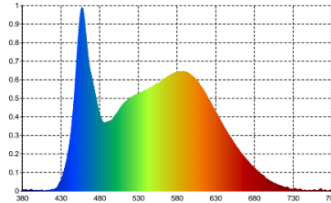

5000K

4000K

3000K

LED Ceiling Light

LUCeilC-12W

Specifications

Model	LUCeilC-12W	
Voltage	AC200-240V 50/60Hz	
Power	12W	
LED	SMD LED	
Luminous Flux	3000K	1060 lm
	4000K	1120 lm
	5000K	1100 lm
Efficiency	90 lm/W-97 lm/W-93 lm/W(3K-4K-5K)	
CRI	80+	
Beam Angle	120°	
Dimmable	Yes	
IP Rated	IP54	
Color	White/Brushed Chrome	
Lifespan	>40,000Hrs	
Dimension	Ø250*H42mm	
Inner Box	L255*W56*H257mm	
Carton	L58*W26.7*H27.7CM, 10pcs/CTN	
Warranty	3 years	

GO1900L GONIOPHOTOMETER Test Report

Light Source Test Report

SDCM : 2.9 SDCM

Average Illuminance Figure

120D-5000K

GO1900L GONIOPHOTOMETER Test Report

Light Source Test Report

SDCM : 1.7 SDCM

Average Illuminance Figure

LUCeilC-12W

LED Ceiling Light

LUCeilC-18W

Specifications

Model	LUCeilC-18W	
Voltage	AC200-240V 50/60Hz	
Power	18W	
LED	SMD LED	
Luminous Flux	3000K	1470lm
	4000K	1580lm
	5000K	1560lm
Efficiency	84 lm/W-91 lm/W-85 lm/W(3K-4K-5K)	
CRI	80+	
Beam Angle	120°	
Dimmable	Yes	
IP Rated	IP54	
Color	White/Brushed Chrome	
Lifespan	>40,000Hrs	
Dimension	Ø300*H42mm	
Inner Box	L304*W56*H307mm	
Carton	L58.5*W31.7*H32.7CM, 10pcs/CTN	
Warranty	3 years	

Specifications

Model	LUCeilC-28W	
Voltage	AC200-240V 50/60Hz	
Power	28W	
LED	SMD LED	
Luminous Flux	3000K	2400lm
	4000K	2580lm
	5000K	2450lm
Efficiency	90 lm/W-100 lm/W-93 lm/W(3K-4K-5K)	
CRI	80+	
Beam Angle	120°	
Dimmable	Yes	
IP Rated	IP54	
Lifespan	>40,000Hrs	
Dimension	Ø400*H42mm	
Inner Box	L404*W56*H407mm	
Carton	L59*W41.7*H42.7CM, 10pcs/CTN	
Warranty	3 years	