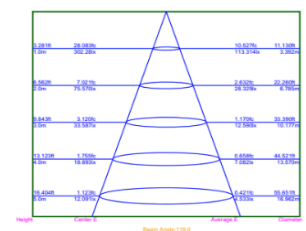

5000K

4000K

3000K

LED Ceiling Light

LUCeilC-12W

Specifications

Model	LUCeilC-12W	
Voltage	AC200-240V 50/60Hz	
Power	12W	
LED	SMD LED	
Luminous Flux	3000K	1060 lm
	4000K	1120 lm
	5000K	1100 lm
Efficiency	90 lm/W-97 lm/W-93 lm/W(3K-4K-5K)	
CRI	80+	
Beam Angle	120°	
Dimmable	Yes	
IP Rated	IP54	
Color	White/Brushed Chrome	
Lifespan	>40,000Hrs	
Dimension	Ø250*H42mm	
Inner Box	L255*W56*H257mm	
Carton	L58*W26.7*H27.7CM, 10pcs/CTN	
Warranty	3 years	

Dimensions

Technical Data Test

120D-3000K

GO1900L GONIOPHOTOMETER Test Report

Light Source Test Report

SDCM : 1.6 SDCM

Average Illuminance Figure

120D-4000K

GO1900L GONIOPHOTOMETER Test Report

Light Source Test Report

SDCM : 2.9 SDCM

Average Illuminance Figure

120D-5000K

GO1900L GONIOPHOTOMETER Test Report

Light Source Test Report

SDCM : 1.7 SDCM

Average Illuminance Figure

LUCeilC-12W

LED Ceiling Light

LUCeilC-18W

Specifications

Model	LUCeilC-18W	
Voltage	AC200-240V 50/60Hz	
Power	18W	
LED	SMD LED	
Luminous Flux	3000K	1470lm
	4000K	1580lm
	5000K	1560lm
Efficiency	84 lm/W-91 lm/W-85 lm/W(3K-4K-5K)	
CRI	80+	
Beam Angle	120°	
Dimmable	Yes	
IP Rated	IP54	
Color	White/Brushed Chrome	
Lifespan	>40,000Hrs	
Dimension	Ø300*H42mm	
Inner Box	L304*W56*H307mm	
Carton	L58.5*W31.7*H32.7CM, 10pcs/CTN	
Warranty	3 years	