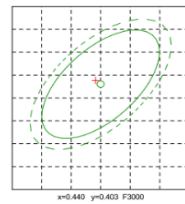

Light Source Test Report

Average Illuminance Figure

120D-5000K

GO1900L GONIOPHOTOMETER Test Report

Light Source Test Report

Average Illuminance Figure

LED Ceiling Light

LUCeilC-28W

Specifications

Model	LUCeilC-28W	
Voltage	AC200-240V 50/60Hz	
Power	28W	
LED	SMD LED	
Luminous Flux	3000K	2400lm
	4000K	2580lm
	5000K	2450lm
Efficiency	90 lm/W-100 lm/W-93 lm/W(3K-4K-5K)	
CRI	80+	
Beam Angle	120°	
Dimmable	Yes	
IP Rated	IP54	
Lifespan	>40,000Hrs	
Dimension	Ø400*H42mm	
Inner Box	L404*W56*H407mm	
Carton	L59*W41.7*H42.7CM, 10pcs/CTN	
Warranty	3 years	

Dimensions

Technical Data Test

120D-3000K

GO1900L GONIOPHOTOMETER Test Report

Light Source Test Report

SDCM : 2.3 SDCM

Average Illuminance Figure

120D-4000K

GO1900L GONIOPHOTOMETER Test Report

Light Source Test Report

SDCM : 4.2 SDCM

Average Illuminance Figure

120D-5000K

GO1900L GONIOPHOTOMETER Test Report

Light Source Test Report

SDCM : 2.3 SDCM