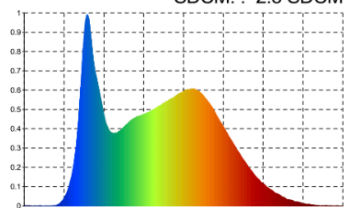

Average Illuminance Figure

LUCeilC-12W

LED Ceiling Light

LUCeilC-18W

Specifications

Model	LUCeilC-18W	
Voltage	AC200-240V 50/60Hz	
Power	18W	
LED	SMD LED	
Luminous Flux	3000K	1470lm
	4000K	1580lm
	5000K	1560lm
Efficiency	84 lm/W-91 lm/W-85 lm/W(3K-4K-5K)	
CRI	80+	
Beam Angle	120°	
Dimmable	Yes	
IP Rated	IP54	
Color	White/Brushed Chrome	
Lifespan	>40,000Hrs	
Dimension	Ø300*H42mm	
Inner Box	L304*W56*H307mm	
Carton	L58.5*W31.7*H32.7CM, 10pcs/CTN	
Warranty	3 years	

Specifications

Model	LUCeilC-28W	
Voltage	AC200-240V 50/60Hz	
Power	28W	
LED	SMD LED	
Luminous Flux	3000K	2400lm
	4000K	2580lm
	5000K	2450lm
Efficiency	90 lm/W-100 lm/W-93 lm/W(3K-4K-5K)	
CRI	80+	
Beam Angle	120°	
Dimmable	Yes	
IP Rated	IP54	
Lifespan	>40,000Hrs	
Dimension	Ø400*H42mm	
Inner Box	L404*W56*H407mm	
Carton	L59*W41.7*H42.7CM, 10pcs/CTN	
Warranty	3 years	

Dimensions

Technical Data Test

120D-3000K

GO1900L GONIOPHOTOMETER Test Report

Light Source Test Report

SDCM : 2.3 SDCM

Average Illuminance Figure

120D-4000K

GO1900L GONIOPHOTOMETER Test Report

Light Source Test Report

SDCM : 4.2 SDCM

Average Illuminance Figure

120D-5000K

GO1900L GONIOPHOTOMETER Test Report

Light Source Test Report

SDCM : 2.3 SDCM