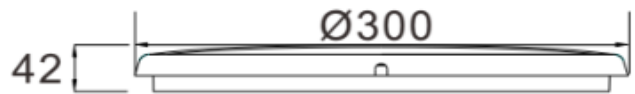

Dimensions